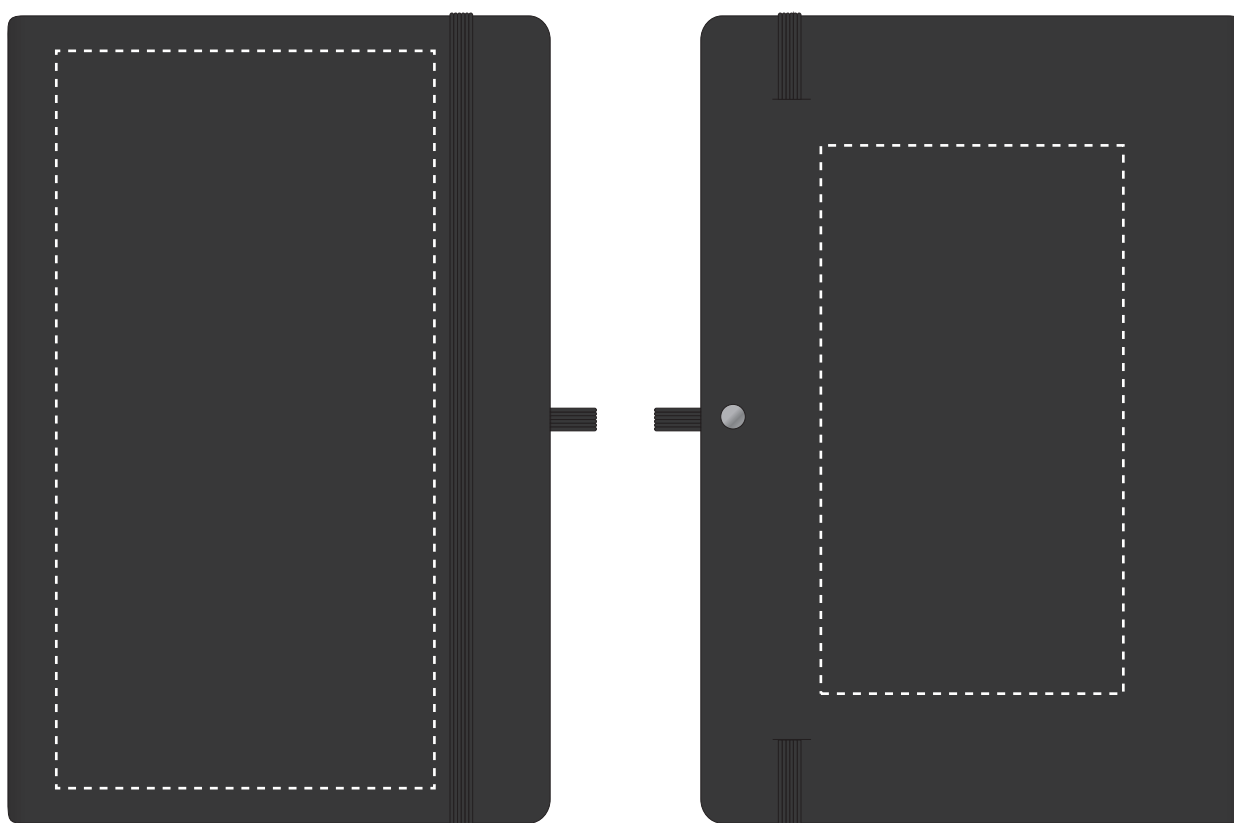

Your Ref:
Our Ref:

Quantity:
Version: 1

Product Code: QS0069
Product Colour: BLACK

PRINTING CONCERNS:**PRODUCT INFO:**

We stock this item in the following colours

**PANTONE REFERENCE(S)**

 Full Colour Printing

PRINT LAYOUT

-  CENTRED TO PRINT AREA
-  CENTRED TO NOTEBOOK

Product Image for visualisation
- colours may vary

ARTWORK SCALE 50%

The dashed line is to demonstrate print area and will not appear on your printed item

To proceed, please approve visual via the online system.

ARTWORK SCALE 100%
Max print area: 195mm x 100mm

ARTWORK SCALE 100%
Max print area: 145mm x 80mm