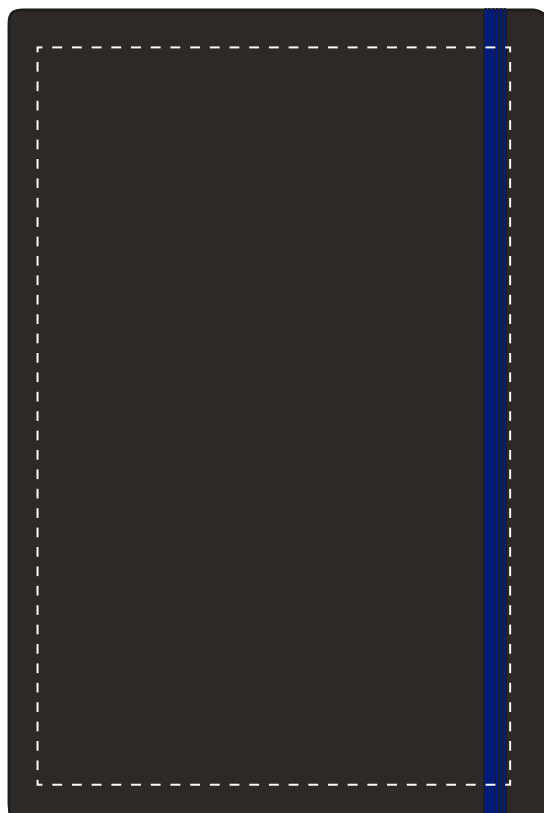

Artwork Approval

Your Ref:
Our Ref:

Quantity:
Version: 1

Product Code: QS0102
Product Colour: blue

PRODUCT NOTES: DUE TO THE NATURE OF THE PRODUCT THE PRINT POSITION MAY VARY BY 2 - 3 MM

We stock this item in the following colours

The dashed line is to demonstrate print area and will not appear on your printed item

PANTONE REFERENCE(S)

● Colour 1

PRINT LAYOUT

- CENTRED TO PRINT AREA
- CENTRED TO NOTEBOOK

ARTWORK SCALE 50%

PRINTING CONCERNS:

ACTUAL ARTWORK SIZE:

Please check the following are correct

QUANTITY ☒ CORRECT PRODUCT and PRODUCT COLOUR ☒ PRINT SIZE and POSITION ☒ PRINT COLOUR ☒ SPELLING, PHONE NUMBERS, EMAILS and WEBSITES ☒

Any special print requirements must be advised at approval stage, however a new visual may have to be done and approved which may affect the lead time. We may at times advise you of our concerns with regard to the print or print colour on the pdf proof - if approval is given this is unfortunately at your own risk. If a photograph is required of the item this may be chargeable and this is quite often done on day of despatch and could delay your order if approval isn't received immediately.

We cannot accept liability for errors, however caused, which are evident in the proof and not indicated by you at this stage. You are liable for all relevant costs incurred in correcting such mistakes once the proof has been approved. Please note: Your order will not go into production until this proof is approved in writing. This product may have more than one print area, please check to ensure the print position is correct as mistakes cannot be rectified once the goods have been printed. Due to the restrictions and constraints of printing, we can only use 'coated' ink, therefore your pantone reference will need to be a 'C' code. Please double check the pantone colour against a coated pantone book before approving the artwork. The colour and texture of a product can also have an effect on the final print colour.

To proceed, please reply back to sender clearly stating that the proof is approved