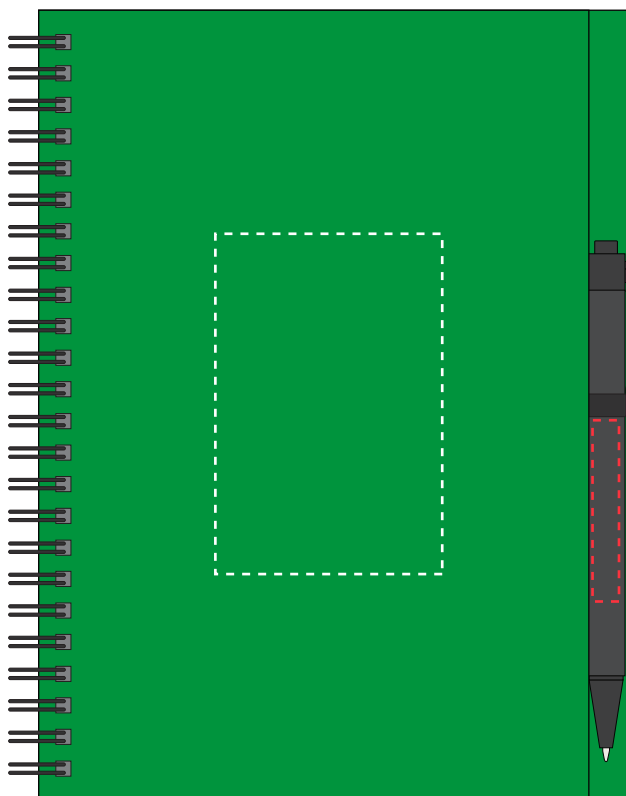

The dashed line is to demonstrate print area and will not appear on your printed item

PANTONE REFERENCE(S)

 Full colour printing

ARTWORK SCALE 50%

PRINTING CONCERNS:

ACTUAL ARTWORK SIZE:

Please check the following are correct

To proceed, please reply back to sender clearly stating that the proof is approved

ARTWORK SCALE 100%
Max print area: 90mm x 60mm