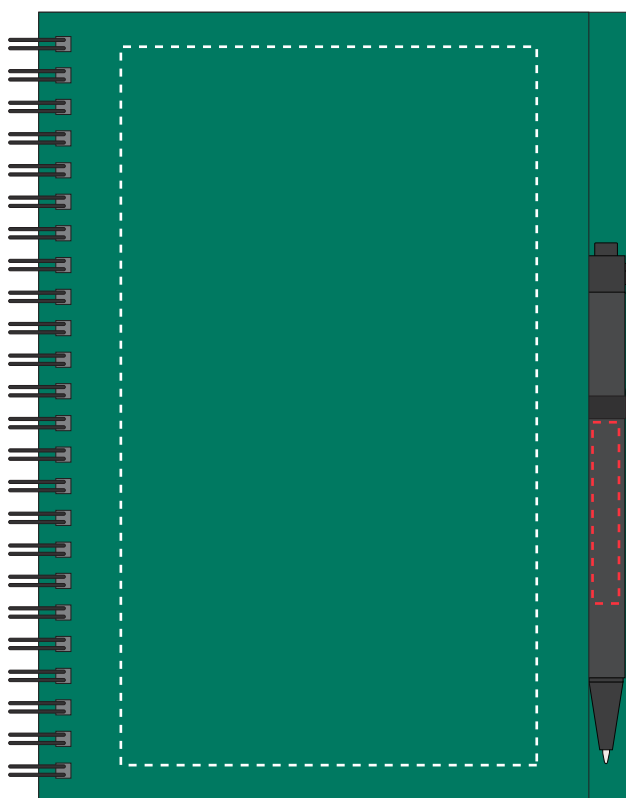

Artwork Approval

Your Ref:
Our Ref:

Quantity:
Version: 1

Product Code: QS0253
Product Colour: GREEN

PRODUCT NOTES: DUE TO THE NATURE OF THE PRODUCT THE PRINT POSITION MAY VARY BY 2 - 3 MM

**** NATURAL BOOK HAS A NATURAL PEN ****

We stock this item in the following colours

The dashed line is to demonstrate print area and will not appear on your printed item

PANTONE REFERENCE(S)

- Colour 1
- Colour 2
- Colour 3

PRINT LAYOUT

- CENTRED TO PRINT AREA
- CENTRED TO NOTEBOOK

PRINTING CONCERNS:

ACTUAL ARTWORK SIZE:

ARTWORK SCALE 50%

**** Due to the recycled nature of this notebook white print can appear patchy, we would recommend a silver print which gives a more consistent finish due to the metallic element of the silver ink ****

To proceed, please reply back to sender clearly stating that the proof is approved

ARTWORK SCALE 100%
Max print area: 190mm x 110mm