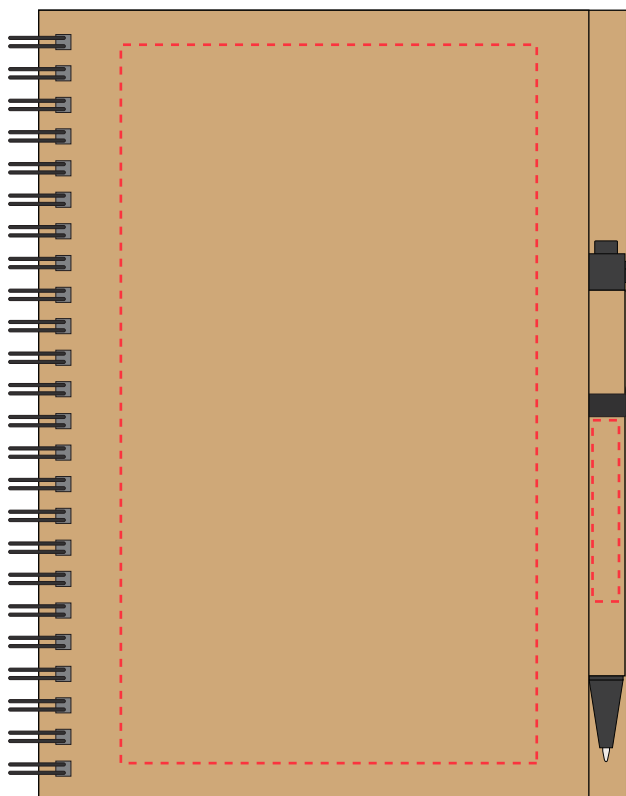

The dashed line is to demonstrate print area and will not appear on your printed item

## PANTONE REFERENCE(S)

- Colour 1
- Colour 2
- Colour 3

ARTWORK SCALE 50%

## ACTUAL ARTWORK SIZE:

**To proceed, please reply back to sender clearly stating that the proof is approved**

ARTWORK SCALE 100%  
Max print area: 190mm x 110mm