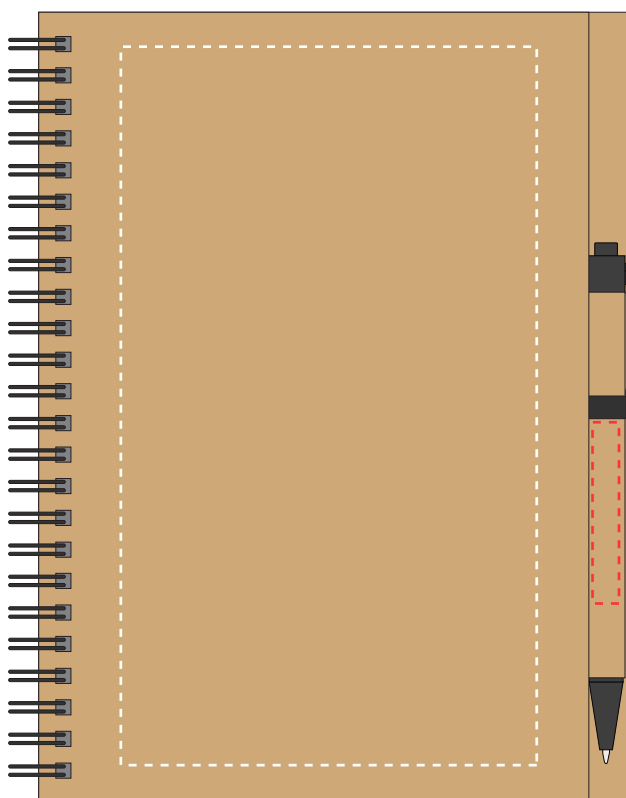

We stock this item in the following colours

The dashed line is to demonstrate print area and will not appear on your printed item

PANTONE REFERENCE(S)

- Colour 1
- Colour 2
- Colour 3

PRINT LAYOUT

- CENTRED TO PRINT AREA
- CENTRED TO NOTEBOOK

PRINTING CONCERNS:

ACTUAL ARTWORK SIZE:

ARTWORK SCALE 50%

**** Due to the recycled nature of this notebook white print can appear patchy, we would recommend a silver print which gives a more consistent finish due to the metallic element of the silver ink ****

To proceed, please reply back to sender clearly stating that the proof is approved

ARTWORK SCALE 100%
Max print area: 190mm x 110mm

ARTWORK SCALE 100%
Max print area: 48mm x 7mm