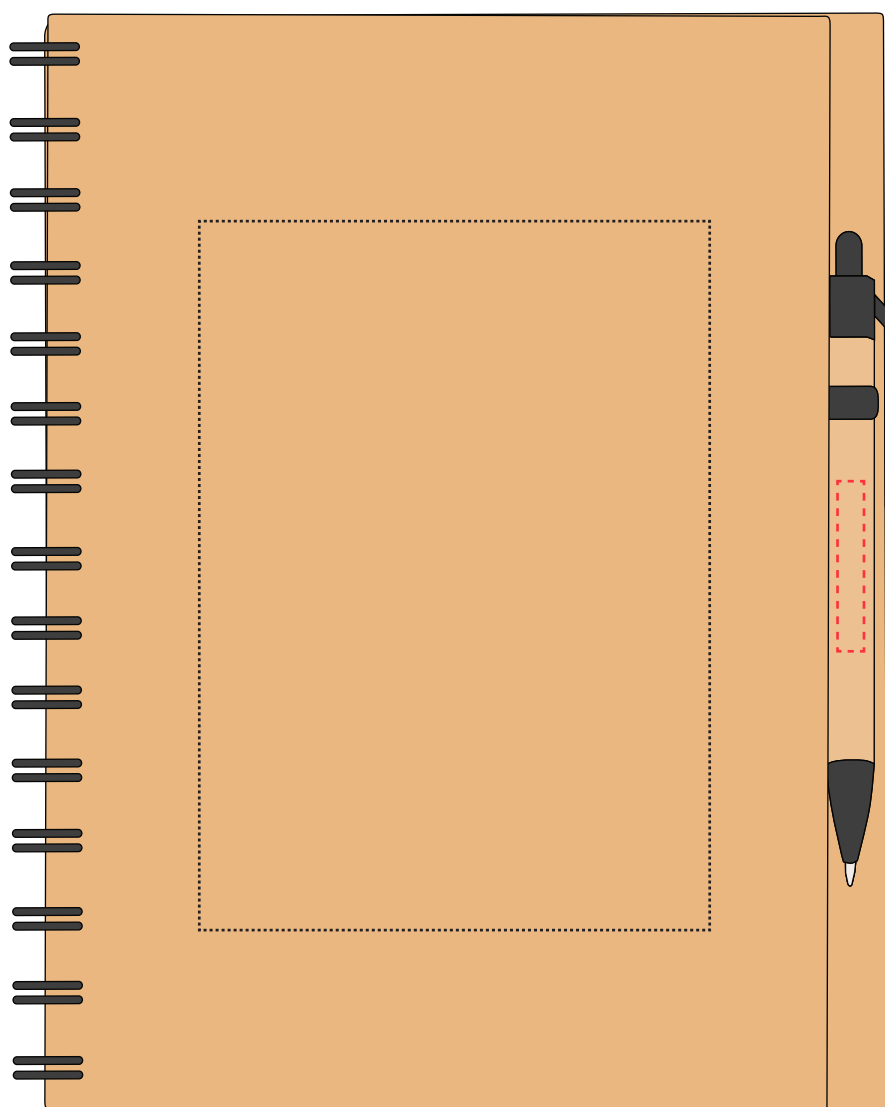

Artwork Approval

Your Ref:
Our Ref:

Quantity:
Version: 1

Product Code: QS0254
Product Colour: NATURAL

PRODUCT NOTES: DUE TO THE NATURE OF THE PRODUCT THE PRINT POSITION MAY VARY BY 2 - 3 MM

We stock this item in the following colours

The dashed line is to demonstrate print area and will not appear on your printed item

PANTONE REFERENCE(S)

- COLOUR 1
- Colour 2
- Colour 3

ARTWORK SCALE 50%

PRINT LAYOUT

- CENTRED TO PRINT AREA
- CENTRED TO NOTEBOOK

PRINTING CONCERNS:

ACTUAL ARTWORK SIZE:

Please check the following are correct

QUANTITY ☒ CORRECT PRODUCT and PRODUCT COLOUR ☒ PRINT SIZE and POSITION ☒ PRINT COLOUR ☒ SPELLING, PHONE NUMBERS, EMAILS and WEBSITES ☒

Any special print requirements must be advised at approval stage, however a new visual may have to be done and approved which may affect the lead time. We may at times advise you of our concerns with regard to the print or print colour on the pdf proof - if approval is given this is unfortunately at your own risk. If a photograph is required of the item this may be chargeable and this is quite often done on day of despatch and could delay your order if approval isn't received immediately.

We cannot accept liability for errors, however caused, which are evident in the proof and not indicated by you at this stage. You are liable for all relevant costs incurred in correcting such mistakes once the proof has been approved. Please note: Your order will not go into production until this proof is approved in writing. This product may have more than one print area, please check to ensure the print position is correct as mistakes cannot be rectified once the goods have been printed. Due to the restrictions and constraints of printing, we can only use 'coated' ink, therefore your pantone reference will need to be a 'C' code. Please double check the pantone colour against a coated pantone book before approving the artwork. The colour and texture of a product can also have an effect on the final print colour.

To proceed, please reply back to sender clearly stating that the proof is approved