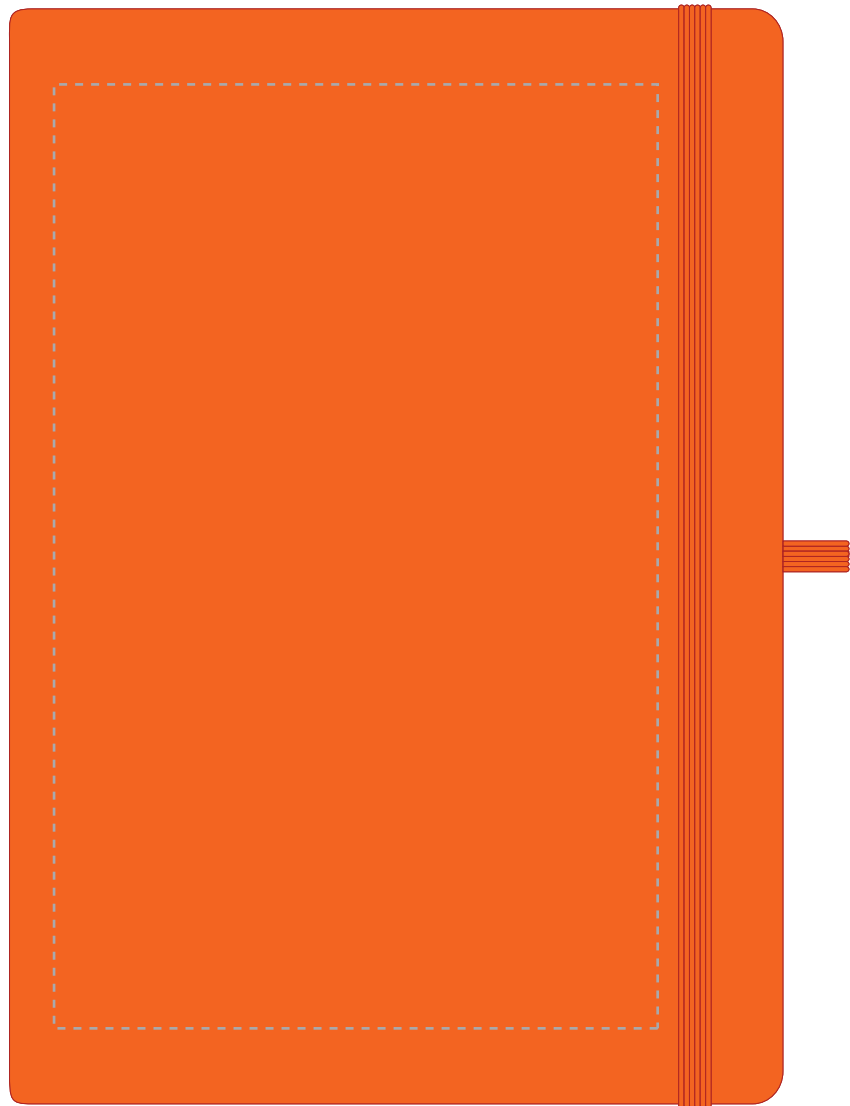

Your Ref:	Quantity:	Product Code: QS0344
Our Ref:	Version: 1	Product Colour: AMBER

PRINTING CONCERNS:

We stock this item in the following colours

**PANTONE REFERENCE(S)**

Due to the nature of the product the print position may vary by 2 - 3 mm

- Colour 1
- Colour 2
- Colour 3
- Colour 4

ARTWORK SCALE 50%

Product Image for visualisation
- colours may vary

- CENTRED TO PRINT AREA
- CENTRED TO NOTEBOOK

The dashed line is to demonstrate print area and will not appear on your printed item