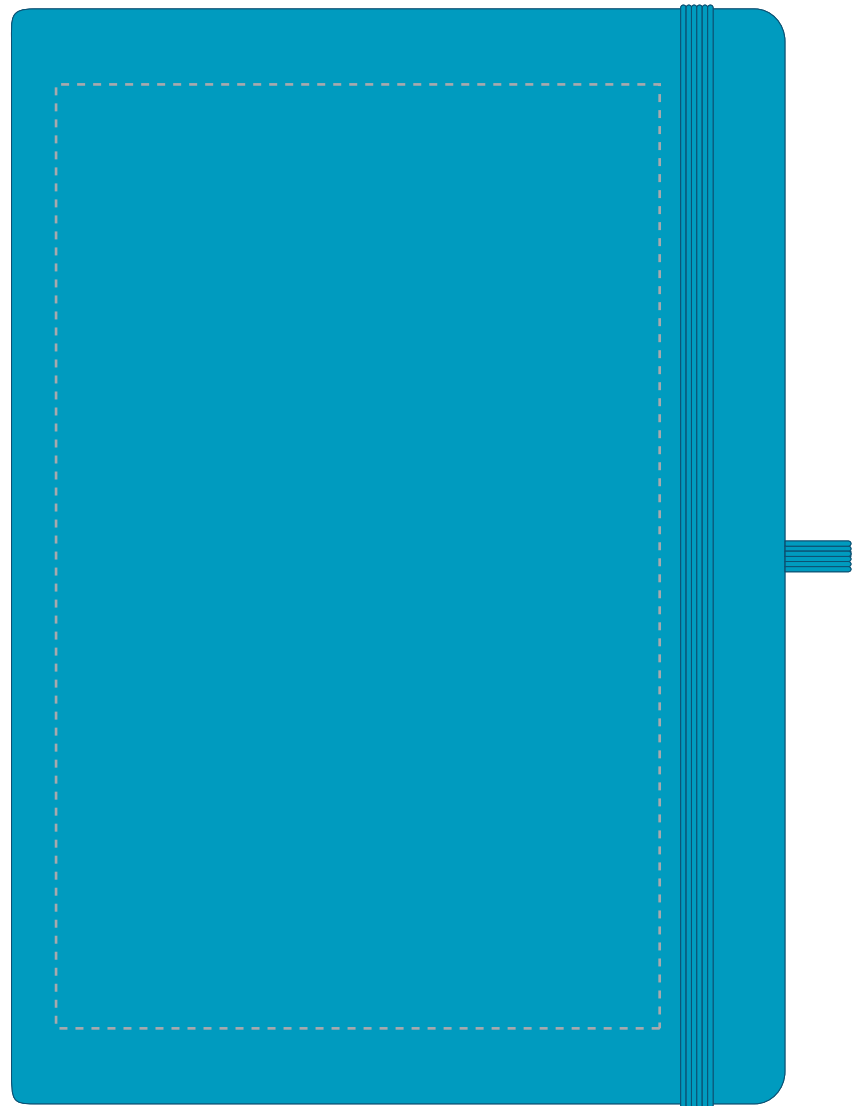

Your Ref:
Our Ref:

Quantity:
Version: 1

Product Code: QS0344
Product Colour: CYAN

PRINTING CONCERNS:

We stock this item in the following colours

**PANTONE REFERENCE(S)**

Due to the nature of the product the print position may vary by 2 - 3 mm

- Colour 1
- Colour 2
- Colour 3
- Colour 4

ARTWORK SCALE 50%

Product Image for visualisation
- colours may vary

- CENTRED TO PRINT AREA
- CENTRED TO NOTEBOOK

The dashed line is to demonstrate print area and will not appear on your printed item

To proceed, please approve visual via the online system.

ARTWORK SCALE 100%
Max print area: 160mm x 250mm