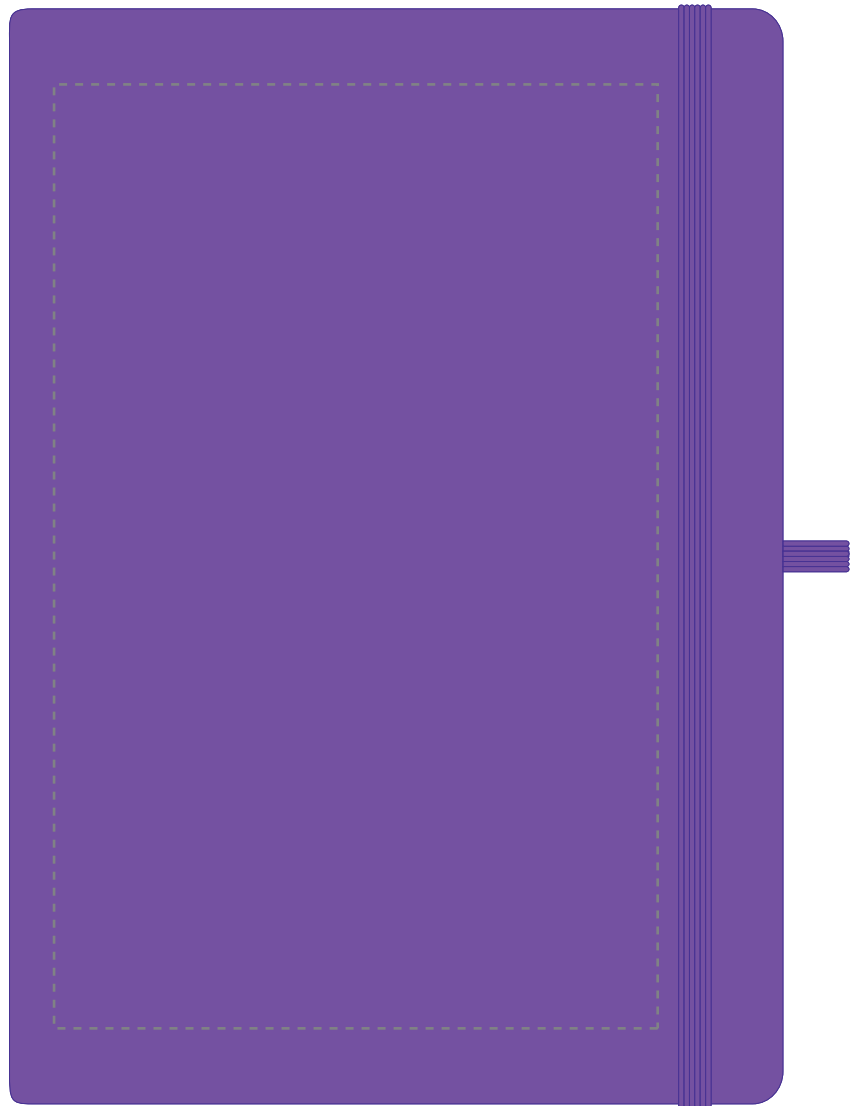

Your Ref:	Quantity:	Product Code: QS0344
Our Ref:	Version: 1	Product Colour: PURPLE

PRINTING CONCERNS:

We stock this item in the following colours

**PANTONE REFERENCE(S)**

Due to the nature of the product the print position may vary by 2 - 3 mm

- Colour 1
- Colour 2
- Colour 3
- Colour 4

ARTWORK SCALE 50%

Product Image for visualisation
- colours may vary

- CENTRED TO PRINT AREA
- CENTRED TO NOTEBOOK

The dashed line is to demonstrate print area and will not appear on your printed item