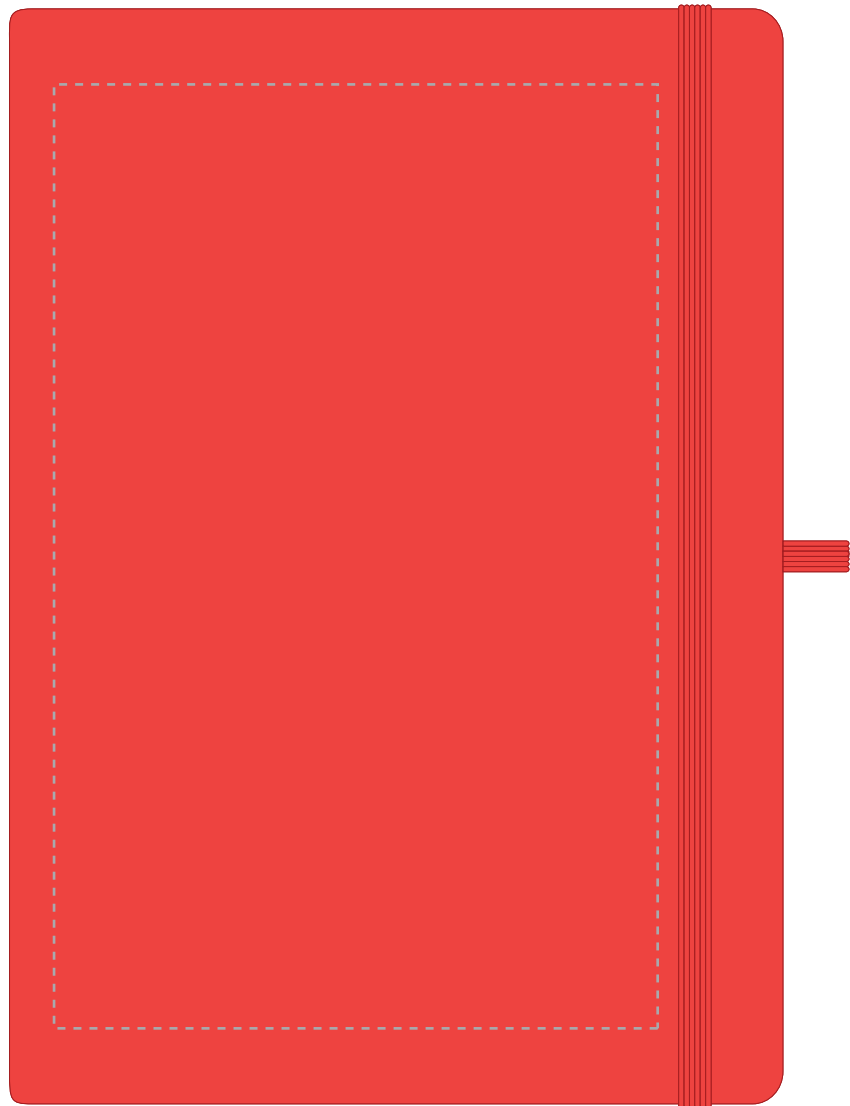

Your Ref:	Quantity:	Product Code: QS0344
Our Ref:	Version: 1	Product Colour: RED

PRINTING CONCERNS:

We stock this item in the following colours

**PANTONE REFERENCE(S)**

Due to the nature of the product the print position may vary by 2 - 3 mm

- Colour 1
- Colour 2
- Colour 3
- Colour 4

ARTWORK SCALE 50%

Product Image for visualisation
- colours may vary

- CENTRED TO PRINT AREA
- CENTRED TO NOTEBOOK

The dashed line is to demonstrate print area and will not appear on your printed item