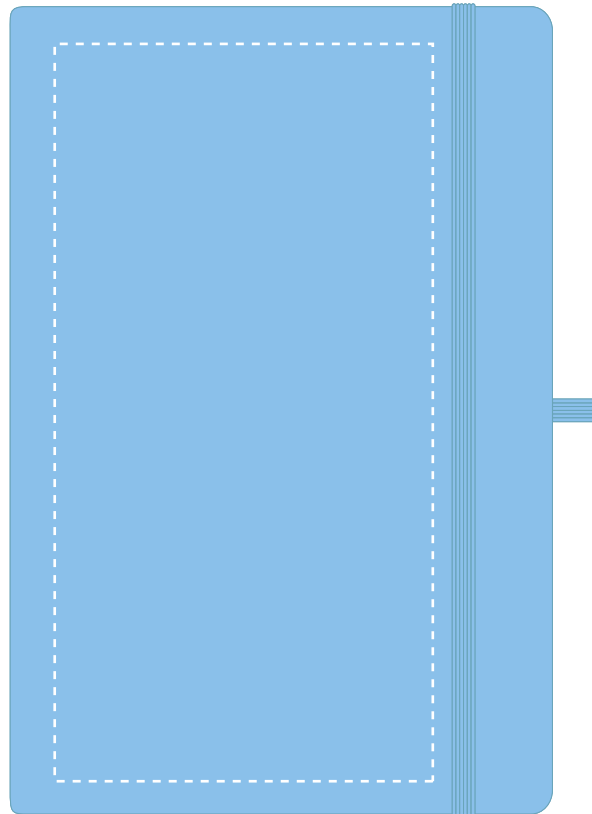

Your Ref:	Quantity:	Product Code: QS0345
Our Ref:	Version: 1	Product Colour: BABY BLUE

**PRINTING CONCERNS:**

Please note that this product has Sustainability Markings that are not visible from this perspective

We stock this item in the following colours

**PANTONE REFERENCE(S)**

- Colour 1
- Colour 2
- Colour 3
- Colour 4

ARTWORK SCALE 50%

- CENTRED TO PRINT AREA
- CENTRED TO NOTEBOOK

The dashed line is to demonstrate print area and will not appear on your printed item

To proceed, please approve visual via the online system.

ARTWORK SCALE 100%  
Max print area: 195mm x 100mm