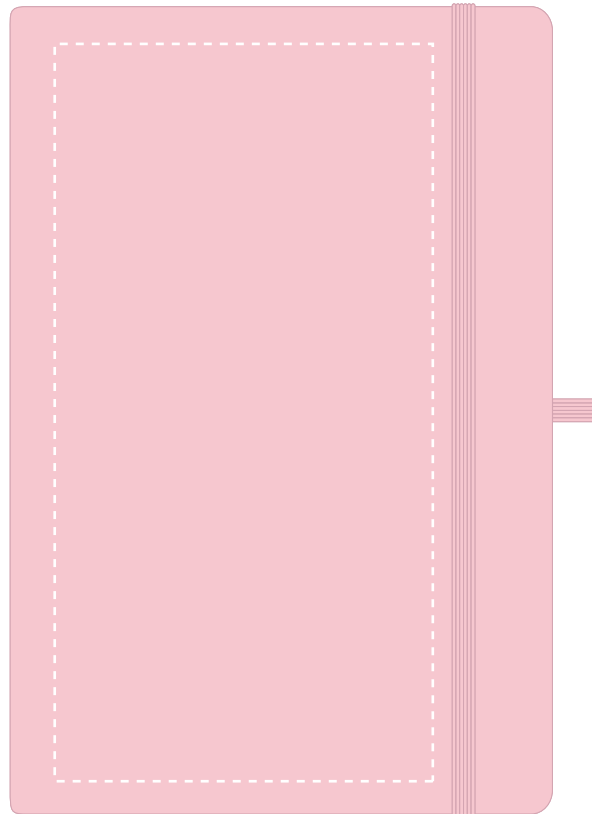

Your Ref:	Quantity:	Product Code: QS0345
Our Ref:	Version: 1	Product Colour: BABY PINK

PRINTING CONCERNS:

Please note that this product has Sustainability Markings that are not visible from this perspective

We stock this item in the following colours

**PANTONE REFERENCE(S)**

- Colour 1
- Colour 2
- Colour 3
- Colour 4

ARTWORK SCALE 50%

- CENTRED TO PRINT AREA
- CENTRED TO NOTEBOOK

The dashed line is to demonstrate print area and will not appear on your printed item