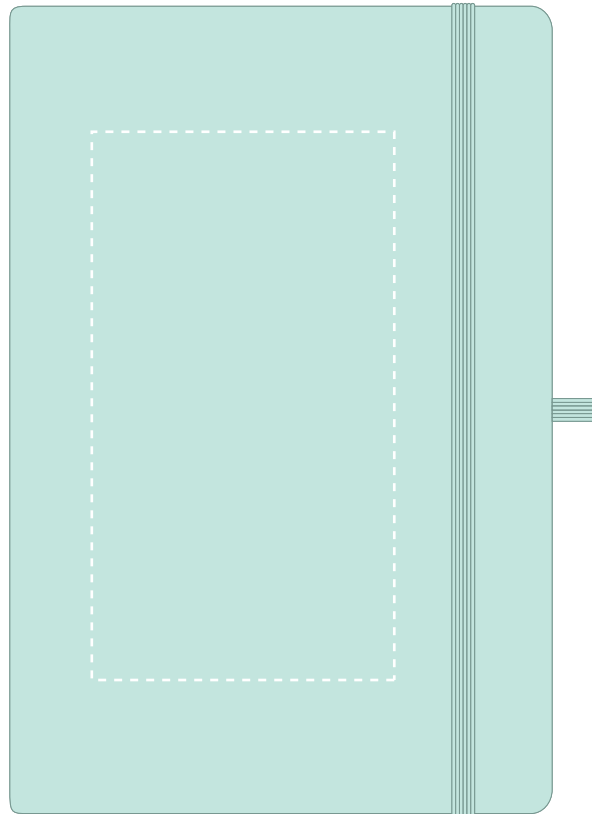

Your Ref:
Our Ref:

Quantity:
Version: 1

Product Code: QS0345
Product Colour: PASTEL GREEN

PRINTING CONCERNS:

Please note that this product has Sustainability Markings that are not visible from this perspective

We stock this item in the following colours

**PANTONE REFERENCE(S)**

Debossing / Foil Blocking

ARTWORK SCALE 50%

- CENTRED TO PRINT AREA
 CENTRED TO NOTEBOOK

Product Image for visualisation
- colours may vary

The dashed line is to demonstrate print area and will not appear on your printed item

PLEASE NOTE:

- All colours including print and product are for visual purposes only and should not be regarded as the actual colour of the product and print.
- Some products may vary from batch to batch and may differ from previous orders.
- The colour and texture of a product can also have an effect on the final print colour.
- By approving this order we accept that you understand these terms.

To proceed, please approve visual via the online system.

ARTWORK SCALE 100%
Max print area: 145mm x 80mm