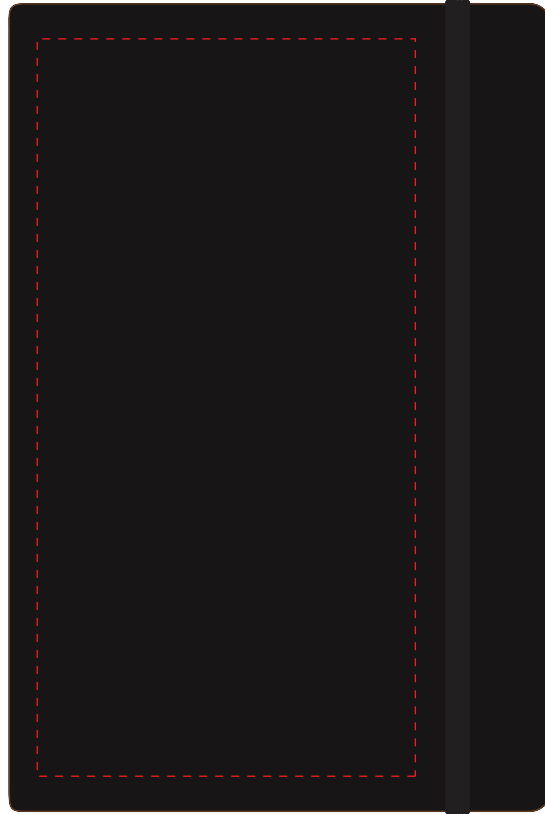

Your Ref:	Quantity:	Product Code: QS0362
Our Ref:	Version: 1	Product Colour: BLACK

PRINTING CONCERNS:**PRODUCT INFO: DUE TO THE NATURE OF THE PRODUCT THE PRINT POSITION MAY VARY BY 2 - 3 MM**

We stock this item in the following colours

**PANTONE REFERENCE(S)**

- Colour 1
- Colour 1
- Colour 1
- Colour 1

ARTWORK SCALE 50%

- CENTRED TO PRINT AREA
- CENTRED TO NOTEBOOK

Product Image for visualisation
- colours may vary

The dashed line is to demonstrate print area and will not appear on your printed item