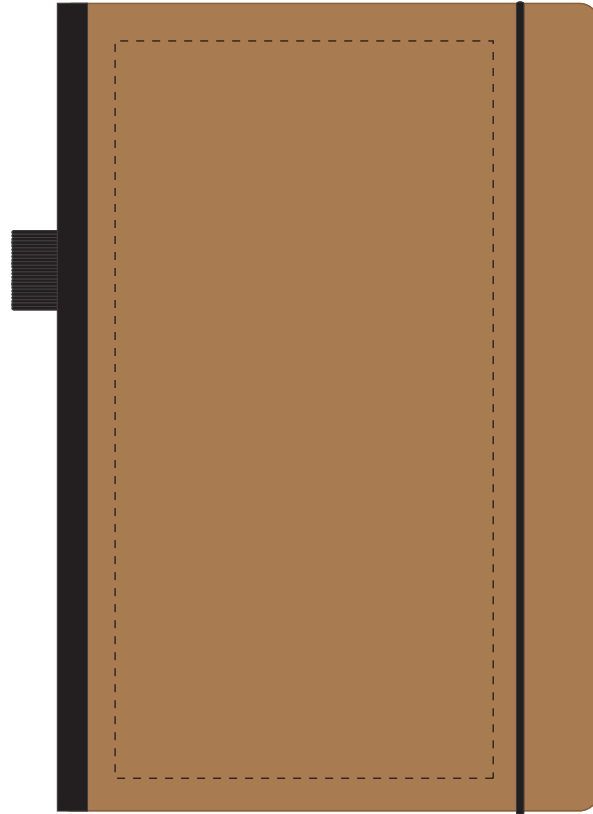

Your Ref:	Quantity:	Product Code: QS0363
Our Ref:	Version: 1	Product Colour: NATURAL

PRINTING CONCERNS:**PRODUCT INFO: DUE TO THE NATURE OF THE PRODUCT THE PRINT POSITION MAY VARY BY 2 - 3 MM**

We stock this item in the following colours

**PANTONE REFERENCE(S)**

- Colour 1
- Colour 1
- Colour 1
- Colour 1

ARTWORK SCALE 50%

Product Image for visualisation
- colours may vary

- CENTRED TO PRINT AREA
- CENTRED TO NOTEBOOK

The dashed line is to demonstrate print area and will not appear on your printed item