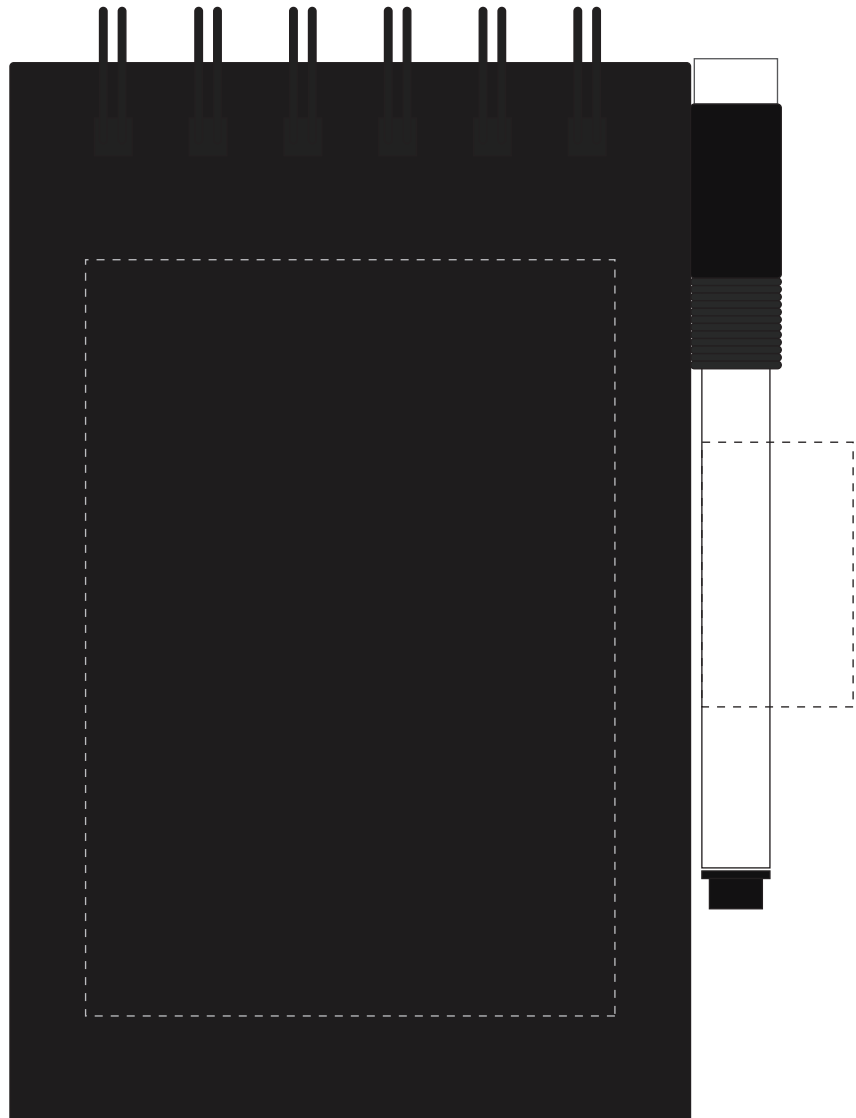

Your Ref:	Quantity:	Product Code: QS0370
Our Ref:	Version: 1	Product Colour: BLACK

PRINTING CONCERNS:**PRODUCT INFO:**

Please note that this product has Sustainability Markings that are not visible from this perspective

We stock this item in the following colours

**PANTONE REFERENCE(S)**

● Colour 1

ARTWORK SCALE 100%

Product Image for visualisation
- colours may vary

The dashed line is to demonstrate print area and will not appear on your printed item

To proceed, please approve visual via the online system.

ARTWORK SCALE 100%

Max print area: 70mm x 100mm

ARTWORK SCALE 100%

Max print area: 35mm x 20mm