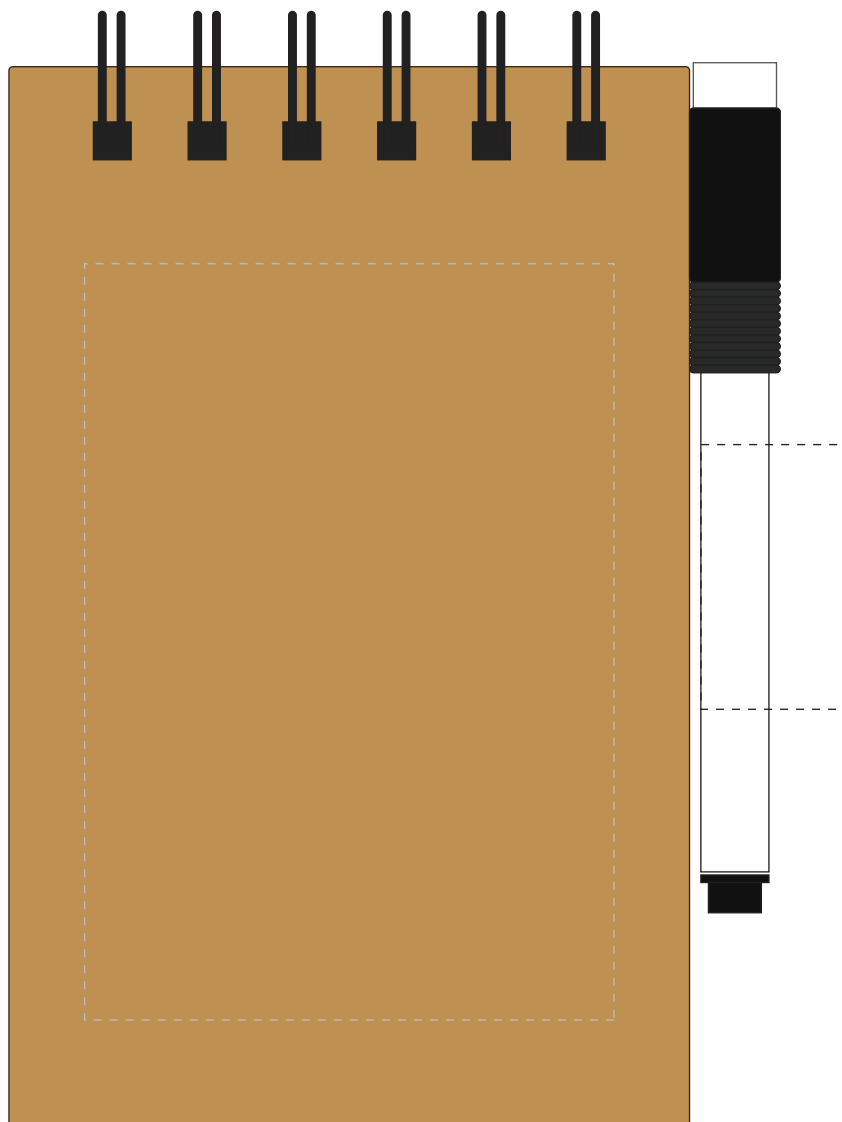

Your Ref:

Quantity:

Product Code: QS0370

Our Ref:

Version: 1

Product Colour: NATURAL

**PRINTING CONCERNS:****PRODUCT INFO:**

Please note that this product has Sustainability Markings that are not visible from this perspective

We stock this item in the following colours

**PANTONE REFERENCE(S)**

● Colour 1

ARTWORK SCALE 100%

Product Image for visualisation  
- colours may vary

The dashed line is to demonstrate print area and will not appear on your printed item

To proceed, please approve visual via the online system.

ARTWORK SCALE 100%

Max print area: 70mm x 100mm

ARTWORK SCALE 100%

Max print area: 35mm x 20mm