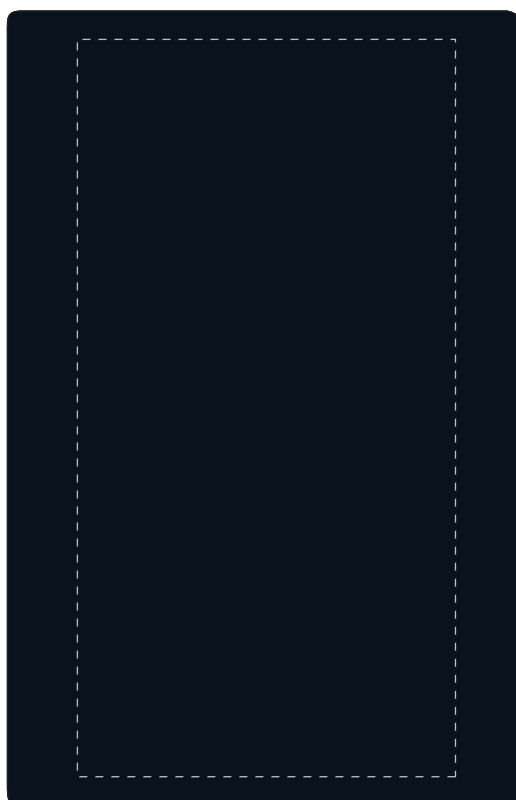

Your Ref:

Quantity:

Product Code: QS0543

Our Ref:

Version: 1

Product Colour: BLACK

PRINTING CONCERNS:**PRODUCT INFO: DUE TO THE NATURE OF THE PRODUCT THE PRINT POSITION MAY VARY BY 2 - 3 MM**

Please note that this product has Sustainability Markings that are not visible from this perspective

We stock this item in the following colours

**PANTONE REFERENCE(S)**

● Colour 1

ARTWORK SCALE 50%

Product Image for visualisation
- colours may vary

- CENTRED TO PRINT AREA
- CENTRED TO NOTEBOOK

The dashed line is to demonstrate print area and will not appear on your printed item**PLEASE NOTE:**

To proceed, please approve visual via the online system.

ARTWORK SCALE 100%
Max print area: 100mm x 195mm