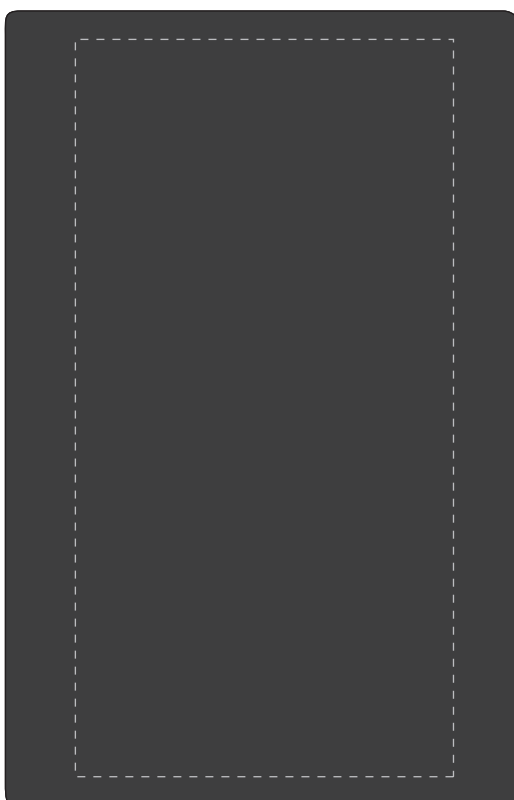

Your Ref:

Quantity:

Product Code: QS0543

Our Ref:

Version: 1

Product Colour: DARK GREY

PRINTING CONCERNS:**PRODUCT INFO: DUE TO THE NATURE OF THE PRODUCT THE PRINT POSITION MAY VARY BY 2 - 3 MM**

Please note that this product has Sustainability Markings that are not visible from this perspective

We stock this item in the following colours

**PANTONE REFERENCE(S)**

● Colour 1

ARTWORK SCALE 50%

Product Image for visualisation
- colours may vary

- CENTRED TO PRINT AREA
- CENTRED TO NOTEBOOK

The dashed line is to demonstrate print area and will not appear on your printed item