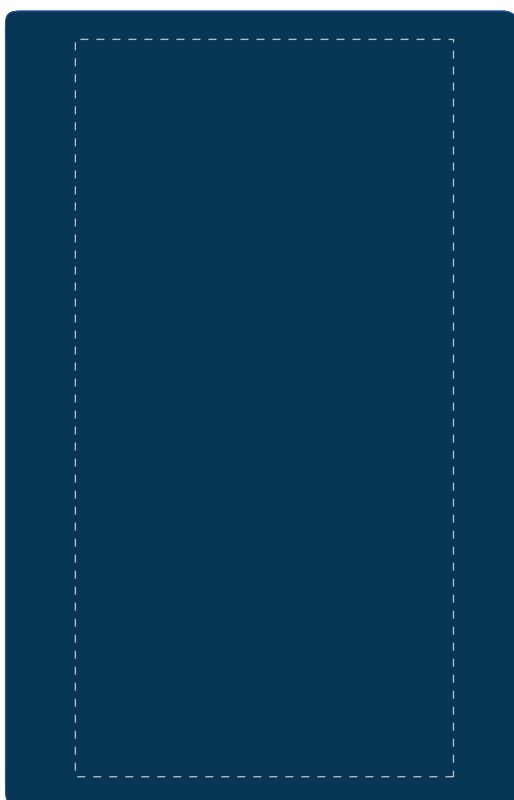

Your Ref:

Quantity:

Product Code: QS0543

Our Ref:

Version: 1

Product Colour: NAVY BLUE

PRINTING CONCERNS:**PRODUCT INFO: DUE TO THE NATURE OF THE PRODUCT THE PRINT POSITION MAY VARY BY 2 - 3 MM**

Please note that this product has Sustainability Markings that are not visible from this perspective

We stock this item in the following colours

**PANTONE REFERENCE(S)**

● Colour 1

ARTWORK SCALE 50%

Product Image for visualisation
- colours may vary

- CENTRED TO PRINT AREA
- CENTRED TO NOTEBOOK

The dashed line is to demonstrate print area and will not appear on your printed item

To proceed, please approve visual via the online system.

ARTWORK SCALE 100%
Max print area: 100mm x 195mm