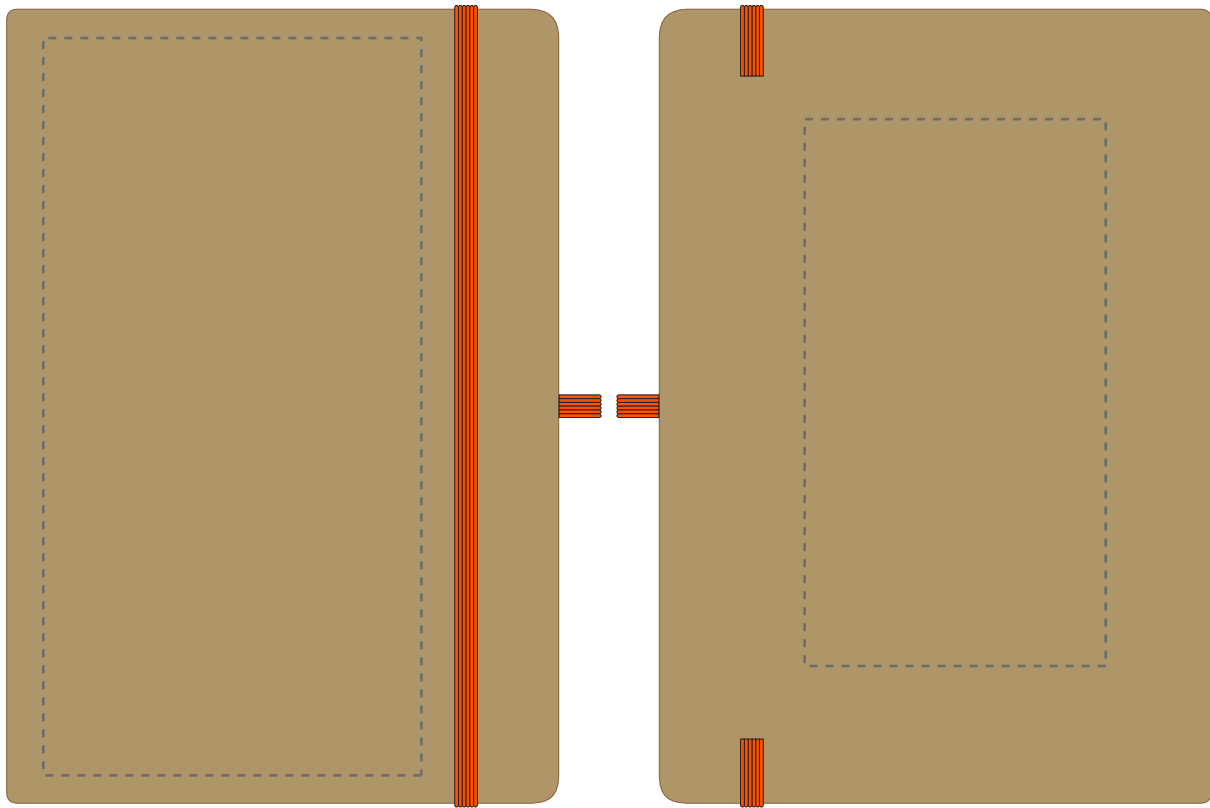

We stock this item in the following colours

PANTONE REFERENCE(S)

Due to the nature of the product the print position may vary by 2 - 3 mm

- Colour 1
- Colour 2
- Colour 3
- Colour 4

Product Image for visualisation - colours may vary

ARTWORK SCALE 50%

- CENTRED TO PRINT AREA
- CENTRED TO NOTEBOOK

- CENTRED TO PRINT AREA
- CENTRED TO NOTEBOOK

The dashed line is to demonstrate print area and will not appear on your printed item

PLEASE NOTE:

To proceed, please approve visual via the online system.

ARTWORK SCALE 100%
Max print area: 195mm x 100mm

ARTWORK SCALE 100%
Max print area: 80mm x 145mm