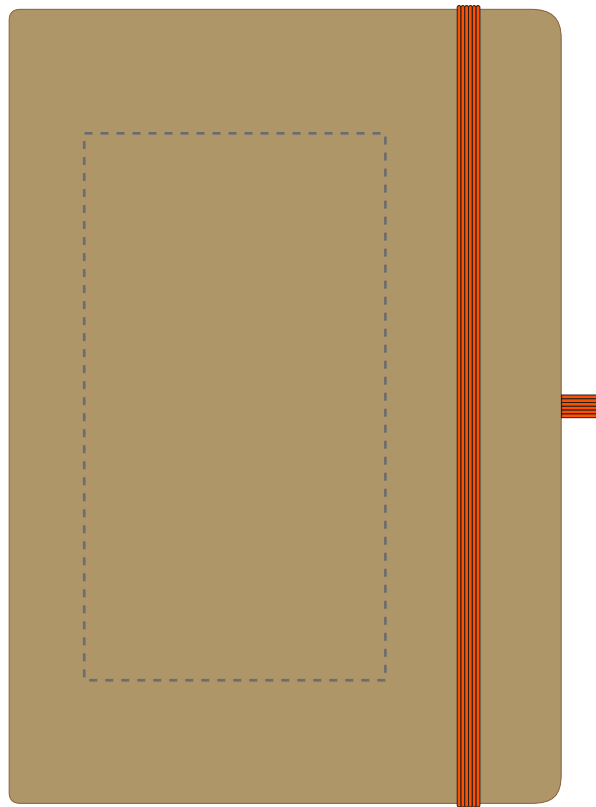

Your Ref:	Quantity:	Product Code: QS0545
Our Ref:	Version: 1	Product Colour: AMBER

**PRINTING CONCERNS:**

Please note that this product has Sustainability Markings that are not visible from this perspective

We stock this item in the following colours

**PANTONE REFERENCE(S)**

- Debossing/ Foil blocking

Due to the nature of the product the print position may vary by 2 - 3 mm

ARTWORK SCALE 50%

- CENTRED TO PRINT AREA
- CENTRED TO NOTEBOOK

Product Image for visualisation  
- colours may vary

The dashed line is to demonstrate print area and will not appear on your printed item

**PLEASE NOTE:**

- All colours including print and product are for visual purposes only and should not be regarded as the actual colour of the product and print.
- Some products may vary from batch to batch and may differ from previous orders.
- The colour and texture of a product can also have an effect on the final print colour.
- By approving this order we accept that you understand these terms.

To proceed, please approve visual via the online system.

ARTWORK SCALE 100%  
Max print area: 80mm x 145mm