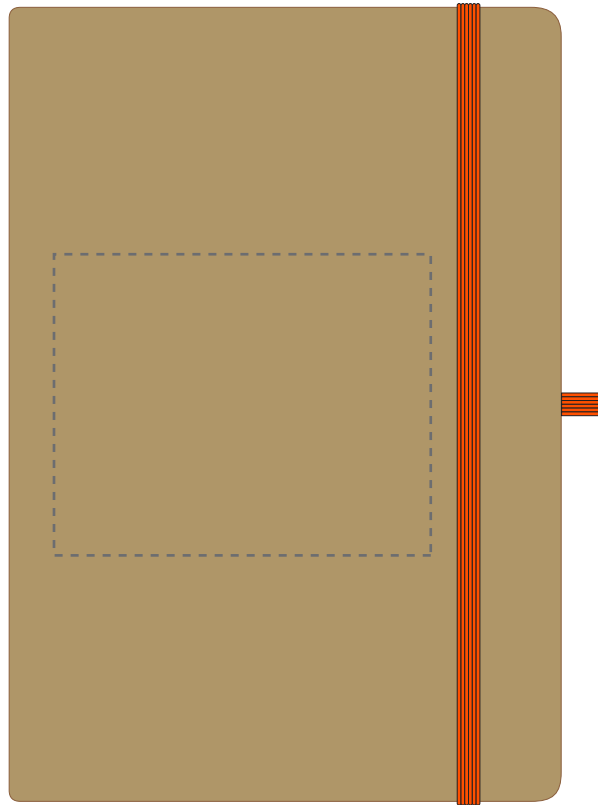

Your Ref:	Quantity:	Product Code: QS0545
Our Ref:	Version: 1	Product Colour: AMBER

PRINTING CONCERNS:

Please note that this product has Sustainability Markings that are not visible from this perspective

We stock this item in the following colours

**PANTONE REFERENCE(S)**

Due to the nature of the product the print position may vary by 2 - 3 mm

● Engraving

ARTWORK SCALE 50%

- CENTRED TO PRINT AREA
- CENTRED TO NOTEBOOK

Product Image for visualisation
- colours may vary

The dashed line is to demonstrate print area and will not appear on your printed item

PLEASE NOTE:

- All colours including print and product are for visual purposes only and should not be regarded as the actual colour of the product and print.
- Some products may vary from batch to batch and may differ from previous orders.
- The colour and texture of a product can also have an effect on the final print colour.
- By approving this order we accept that you understand these terms.

To proceed, please approve visual via the online system.

ARTWORK SCALE 100%
Max print area: 100mm x 80mm