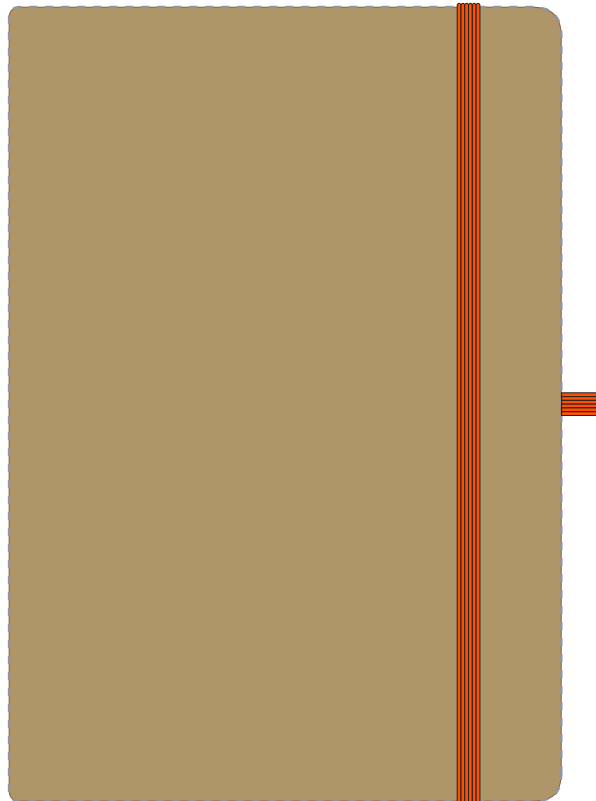

Your Ref:	Quantity:	Product Code: QS0545
Our Ref:	Version: 1	Product Colour: AMBER

PRINTING CONCERNS:

Please note that this product has Sustainability Markings that are not visible from this perspective

We stock this item in the following colours

**PANTONE REFERENCE(S)**

Due to the nature of the product the print position may vary by 2 - 3 mm

 Full colour edge to edge

ARTWORK SCALE 50%

Product Image for visualisation
- colours may vary

The dashed line is to demonstrate print area and will not appear on your printed item

PLEASE NOTE:

- All colours including print and product are for visual purposes only and should not be regarded as the actual colour of the product and print.
- Some products may vary from batch to batch and may differ from previous orders.
- The colour and texture of a product can also have an effect on the final print colour.
- By approving this order we accept that you understand these terms.

To proceed, please approve visual via the online system.

ARTWORK SCALE 100%
Max print area: Edge to edge