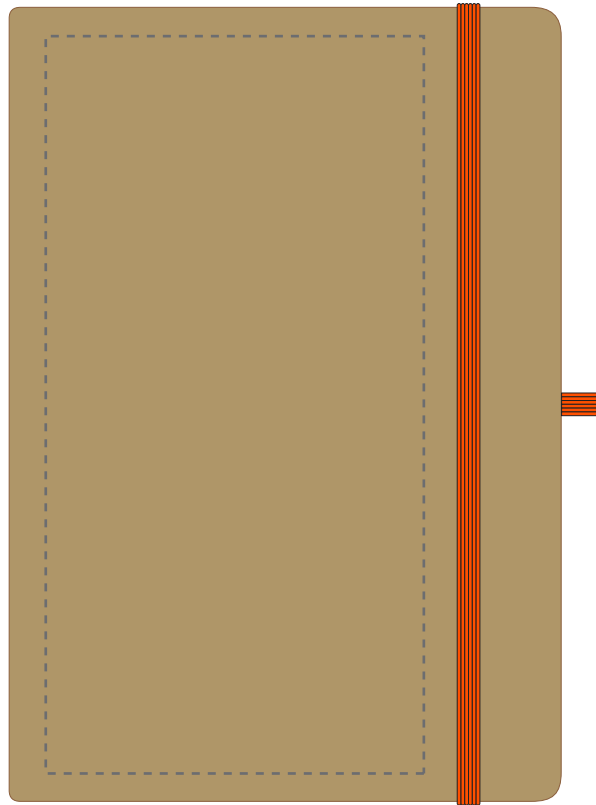

Your Ref:	Quantity:	Product Code: QS0545
Our Ref:	Version: 1	Product Colour: AMBER

PRINTING CONCERNS:

Please note that this product has Sustainability Markings that are not visible from this perspective

We stock this item in the following colours

**PANTONE REFERENCE(S)**

 Full colour printing

Due to the nature of the product the print position may vary by 2 - 3 mm

ARTWORK SCALE 50%

- CENTRED TO PRINT AREA
- CENTRED TO NOTEBOOK

Product Image for visualisation
- colours may vary

The dashed line is to demonstrate print area and will not appear on your printed item

PLEASE NOTE:

- All colours including print and product are for visual purposes only and should not be regarded as the actual colour of the product and print.
- Some products may vary from batch to batch and may differ from previous orders.
- The colour and texture of a product can also have an effect on the final print colour.
- By approving this order we accept that you understand these terms.

To proceed, please approve visual via the online system.

ARTWORK SCALE 100%
Max print area: 195mm x 100mm