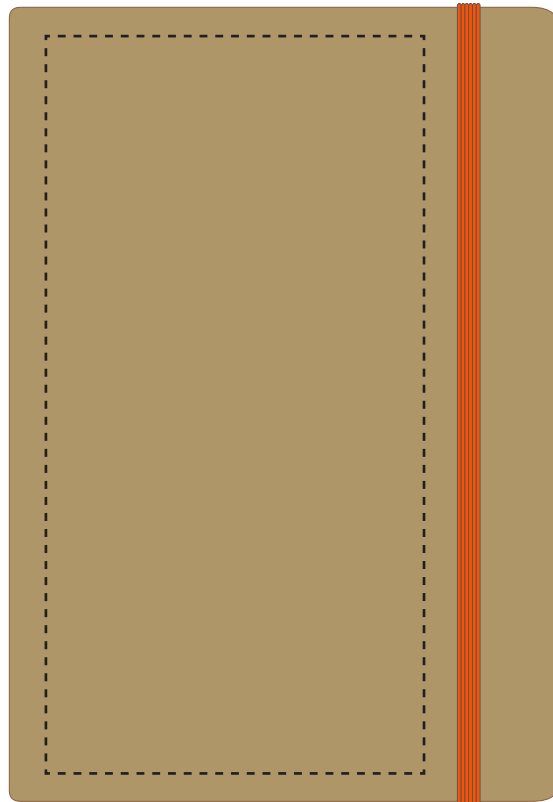

Your Ref:	Quantity:	Product Code: QS0545
Our Ref:	Version: 1	Product Colour: AMBER

PRINTING CONCERNS: SMALL DETAILS WILL FILL**PRODUCT INFO: DUE TO THE NATURE OF THE PRODUCT THE PRINT POSITION MAY VARY BY 2 - 3 MM**

We stock this item in the following colours

**PANTONE REFERENCE(S)**

Full colour printing

Product Image for visualisation
- colours may vary

ARTWORK SCALE 50%

- CENTRED TO PRINT AREA
- CENTRED TO NOTEBOOK

The dashed line is to demonstrate print area and will not appear on your printed item

To proceed, please approve visual via the online system.

ARTWORK SCALE 100%

Max print area: 195mm x 100mm