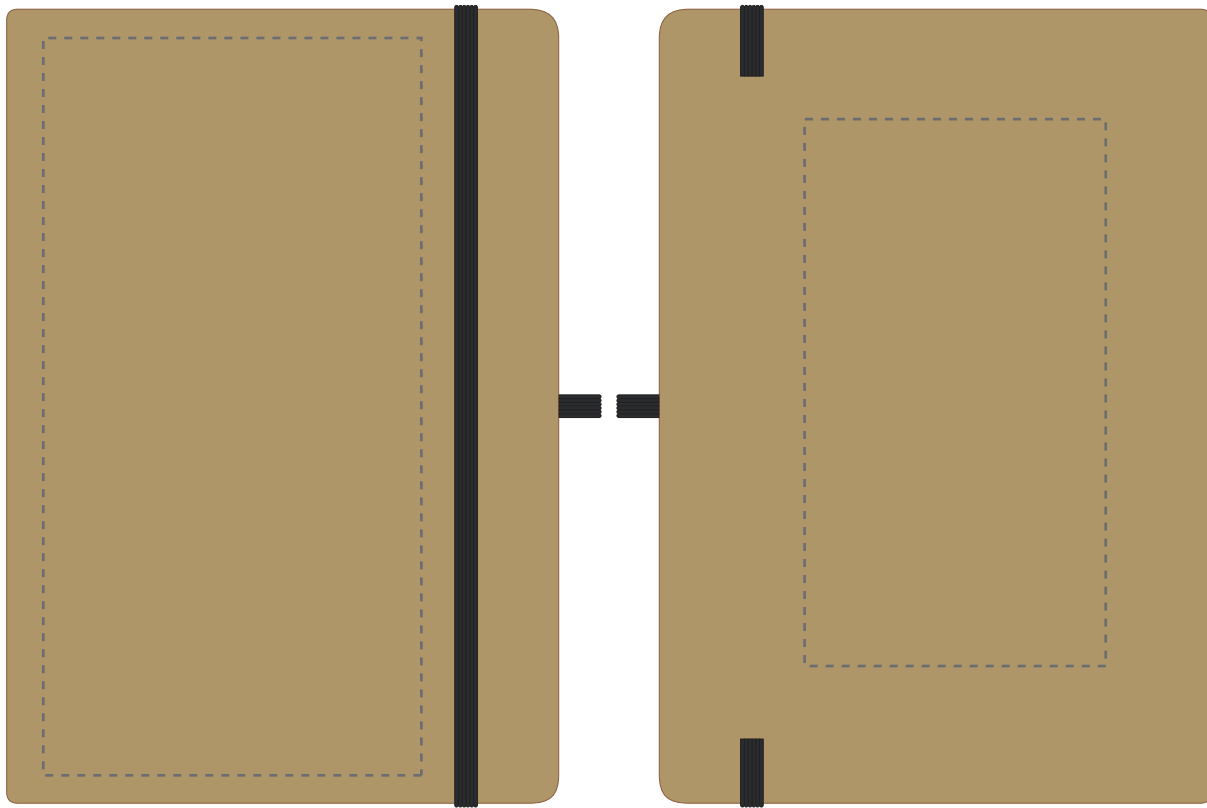

Your Ref:	Quantity:	Product Code: QS0545
Our Ref:	Version: 1	Product Colour: BLACK

PRINTING CONCERNS:

Please note that this product has Sustainability Markings that are not visible from this perspective

We stock this item in the following colours

PANTONE REFERENCE(S)

Due to the nature of the product the print position may vary by 2 - 3 mm

- Colour 1
- Colour 2
- Colour 3
- Colour 4

Product Image for visualisation
- colours may vary

ARTWORK SCALE 50%

- CENTRED TO PRINT AREA
- CENTRED TO NOTEBOOK

- CENTRED TO PRINT AREA
- CENTRED TO NOTEBOOK

The dashed line is to demonstrate print area and will not appear on your printed item

PLEASE NOTE:

To proceed, please approve visual via the online system.

ARTWORK SCALE 100%
Max print area: 195mm x 100mm

ARTWORK SCALE 100%
Max print area: 80mm x 145mm