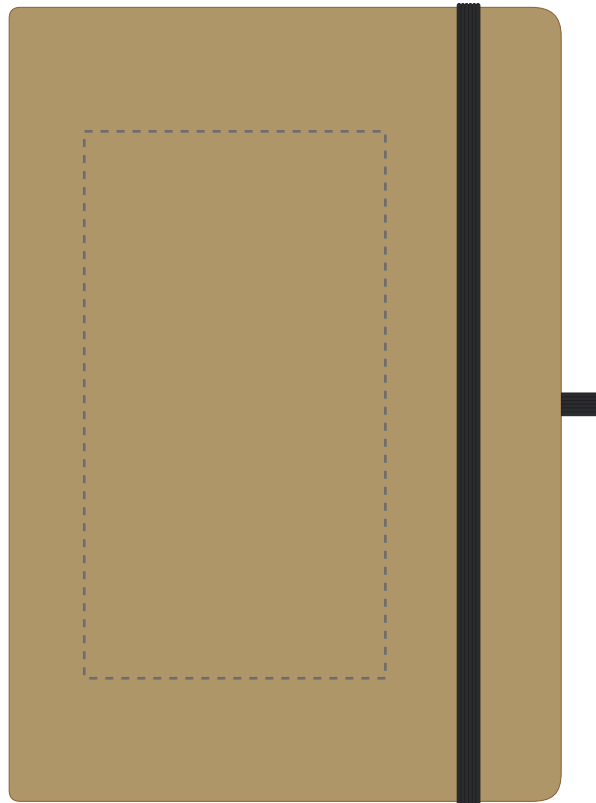

Your Ref:	Quantity:	Product Code: QS0545
Our Ref:	Version: 1	Product Colour: BLACK

PRINTING CONCERNS:

Please note that this product has Sustainability Markings that are not visible from this perspective

We stock this item in the following colours

**PANTONE REFERENCE(S)**

● Debossing/ Foil blocking

Due to the nature of the product the print position may vary by 2 - 3 mm

ARTWORK SCALE 50%

- CENTRED TO PRINT AREA
- CENTRED TO NOTEBOOK

Product Image for visualisation
- colours may vary

The dashed line is to demonstrate print area and will not appear on your printed item

PLEASE NOTE:

- All colours including print and product are for visual purposes only and should not be regarded as the actual colour of the product and print.
- Some products may vary from batch to batch and may differ from previous orders.
- The colour and texture of a product can also have an effect on the final print colour.
- By approving this order we accept that you understand these terms.