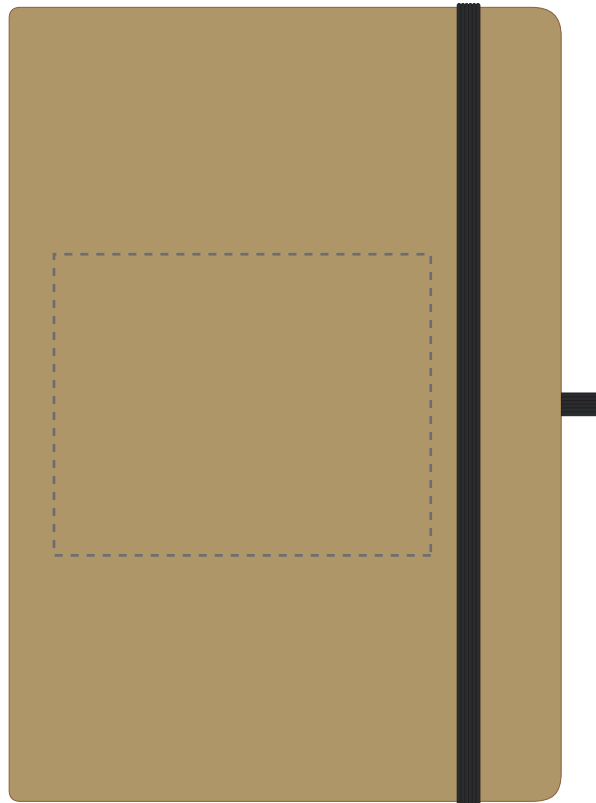

Your Ref:	Quantity:	Product Code: QS0545
Our Ref:	Version: 1	Product Colour: BLACK

**PRINTING CONCERNS:**

Please note that this product has Sustainability Markings that are not visible from this perspective

We stock this item in the following colours

**PANTONE REFERENCE(S)**

Due to the nature of the product the print position may vary by 2 - 3 mm

● Engraving

ARTWORK SCALE 50%

- CENTRED TO PRINT AREA
- CENTRED TO NOTEBOOK

Product Image for visualisation  
- colours may vary

The dashed line is to demonstrate print area and will not appear on your printed item

**PLEASE NOTE:**

- All colours including print and product are for visual purposes only and should not be regarded as the actual colour of the product and print.
- Some products may vary from batch to batch and may differ from previous orders.
- The colour and texture of a product can also have an effect on the final print colour.
- By approving this order we accept that you understand these terms.

To proceed, please approve visual via the online system.

ARTWORK SCALE 100%  
Max print area: 100mm x 80mm