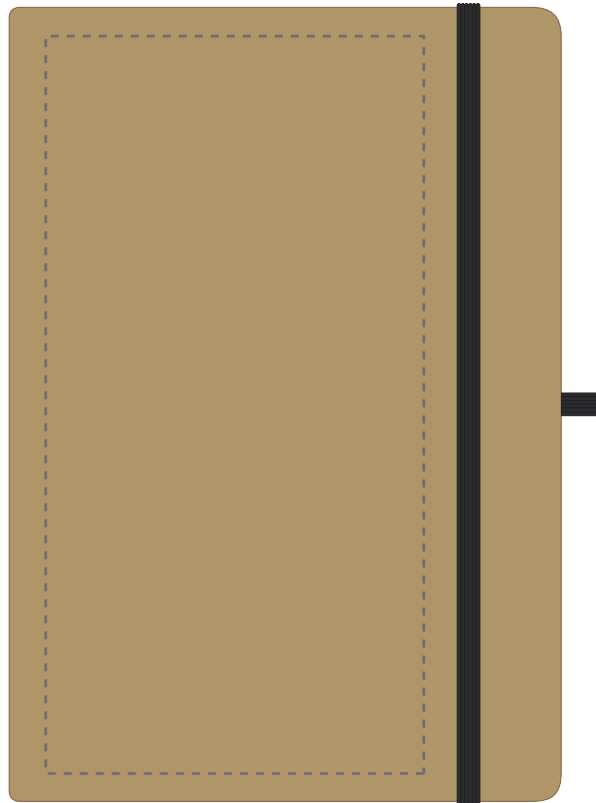

Your Ref:	Quantity:	Product Code: QS0545
Our Ref:	Version: 1	Product Colour: BLACK

PRINTING CONCERNS:

Please note that this product has Sustainability Markings that are not visible from this perspective

We stock this item in the following colours

**PANTONE REFERENCE(S)**

 Full colour printing

Due to the nature of the product the print position may vary by 2 - 3 mm

ARTWORK SCALE 50%

- CENTRED TO PRINT AREA
- CENTRED TO NOTEBOOK

Product Image for visualisation
- colours may vary

The dashed line is to demonstrate print area and will not appear on your printed item

PLEASE NOTE:

- All colours including print and product are for visual purposes only and should not be regarded as the actual colour of the product and print.
- Some products may vary from batch to batch and may differ from previous orders.
- The colour and texture of a product can also have an effect on the final print colour.
- By approving this order we accept that you understand these terms.