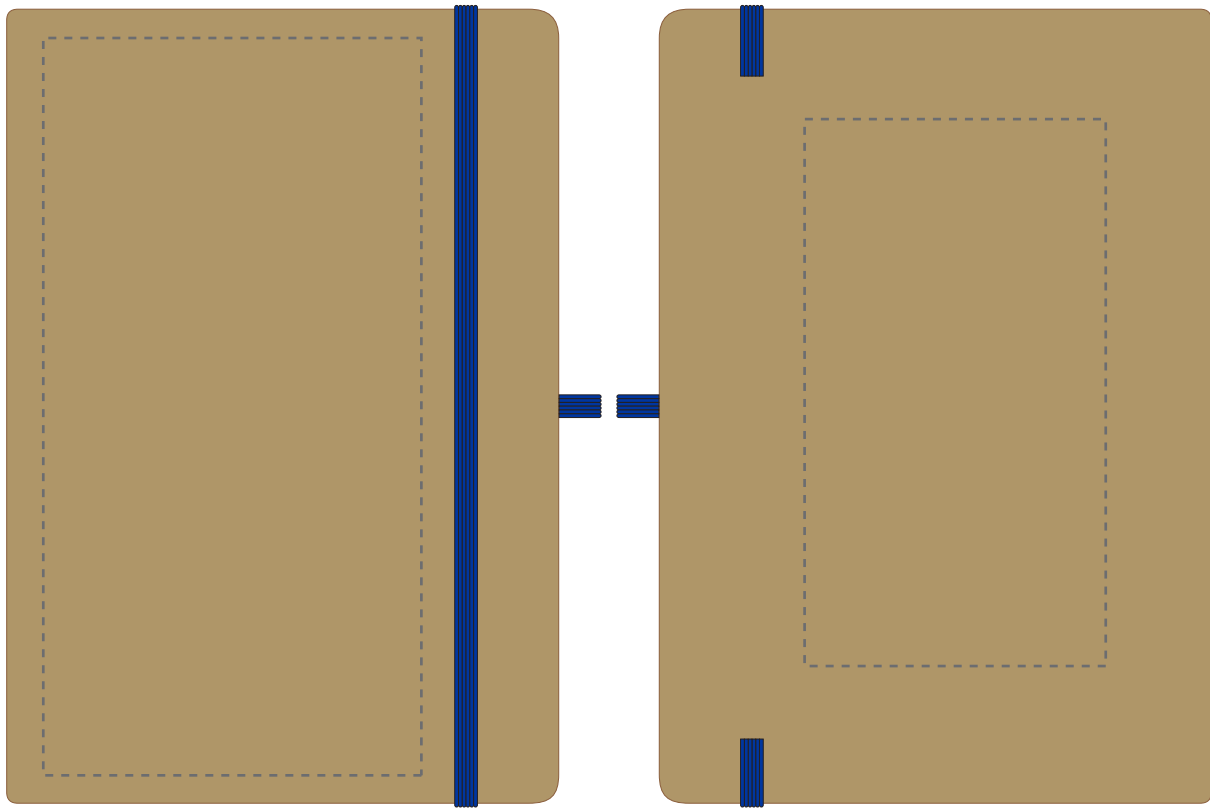

Your Ref:
Our Ref:

Quantity:
Version: 1

Product Code: QS0545
Product Colour: BLUE

PRINTING CONCERNS:

Please note that this product has Sustainability Markings that are not visible from this perspective

We stock this item in the following colours

PANTONE REFERENCE(S)

- Colour 1
- Colour 2
- Colour 3
- Colour 4

Due to the nature of the product the print position may vary by 2 - 3 mm

Product Image for visualisation
- colours may vary

ARTWORK SCALE 50%

- CENTRED TO PRINT AREA
- CENTRED TO NOTEBOOK

- CENTRED TO PRINT AREA
- CENTRED TO NOTEBOOK

The dashed line is to demonstrate print area and will not appear on your printed item

PLEASE NOTE:

- All colours including print and product are for visual purposes only and should not be regarded as the actual colour of the product and print.
- Some products may vary from batch to batch and may differ from previous orders.
- The colour and texture of a product can also have an effect on the final print colour.
- By approving this order we accept that you understand these terms.

To proceed, please approve visual via the online system.

ARTWORK SCALE 100%
Max print area: 195mm x 100mm

ARTWORK SCALE 100%
Max print area: 80mm x 145mm