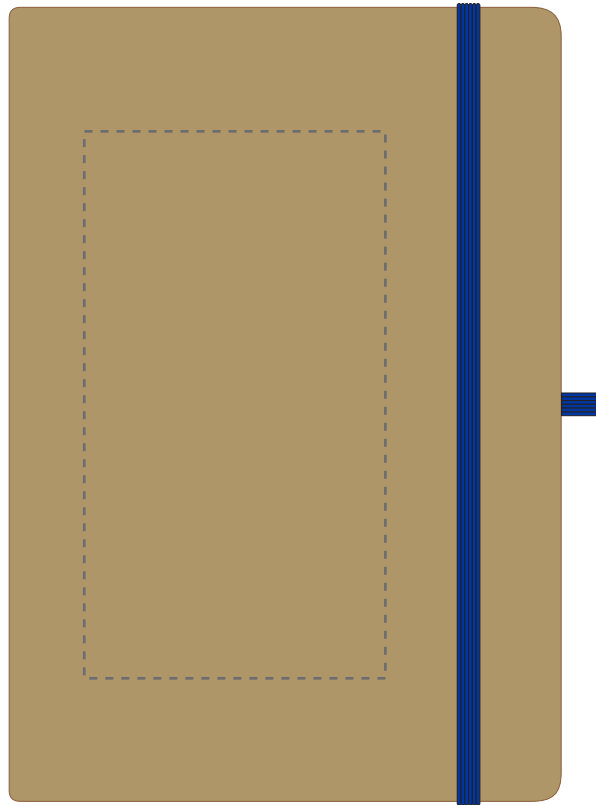

Your Ref:	Quantity:	Product Code: QS0545
Our Ref:	Version: 1	Product Colour: BLUE

**PRINTING CONCERNS:**

Please note that this product has Sustainability Markings that are not visible from this perspective

We stock this item in the following colours

**PANTONE REFERENCE(S)**

- Debossing/ Foil blocking

Due to the nature of the product the print position may vary by 2 - 3 mm

ARTWORK SCALE 50%

- CENTRED TO PRINT AREA
- CENTRED TO NOTEBOOK

Product Image for visualisation  
- colours may vary

The dashed line is to demonstrate print area and will not appear on your printed item

**PLEASE NOTE:**

- All colours including print and product are for visual purposes only and should not be regarded as the actual colour of the product and print.
- Some products may vary from batch to batch and may differ from previous orders.
- The colour and texture of a product can also have an effect on the final print colour.
- By approving this order we accept that you understand these terms.

To proceed, please approve visual via the online system.

ARTWORK SCALE 100%  
Max print area: 80mm x 145mm