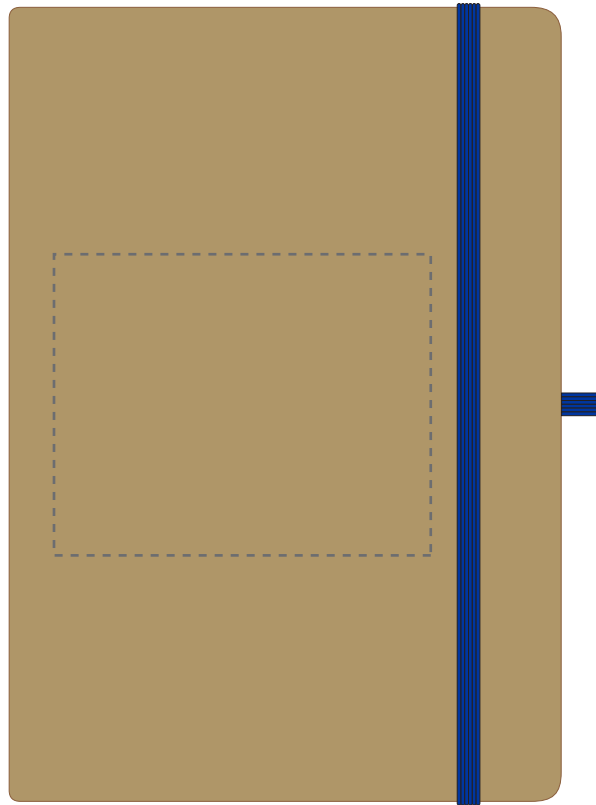

Your Ref:	Quantity:	Product Code: QS0545
Our Ref:	Version: 1	Product Colour: BLUE

PRINTING CONCERNS:

Please note that this product has Sustainability Markings that are not visible from this perspective

We stock this item in the following colours

**PANTONE REFERENCE(S)**

● Engraving

Due to the nature of the product the print position may vary by 2 - 3 mm

ARTWORK SCALE 50%

- CENTRED TO PRINT AREA
- CENTRED TO NOTEBOOK

Product Image for visualisation
- colours may vary

The dashed line is to demonstrate print area and will not appear on your printed item

PLEASE NOTE:

- All colours including print and product are for visual purposes only and should not be regarded as the actual colour of the product and print.
- Some products may vary from batch to batch and may differ from previous orders.
- The colour and texture of a product can also have an effect on the final print colour.
- By approving this order we accept that you understand these terms.

To proceed, please approve visual via the online system.

ARTWORK SCALE 100%
Max print area: 100mm x 80mm