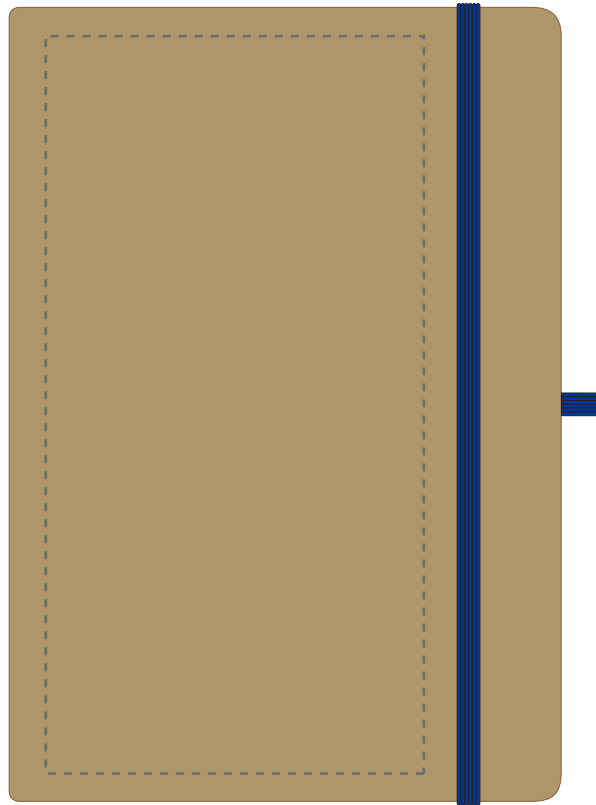

Your Ref:	Quantity:	Product Code: QS0545
Our Ref:	Version: 1	Product Colour: BLUE

**PRINTING CONCERNS:**

Please note that this product has Sustainability Markings that are not visible from this perspective

We stock this item in the following colours

**PANTONE REFERENCE(S)**

 Full colour printing

Due to the nature of the product the print position may vary by 2 - 3 mm

ARTWORK SCALE 50%

- CENTRED TO PRINT AREA
- CENTRED TO NOTEBOOK

Product Image for visualisation  
- colours may vary

The dashed line is to demonstrate print area and will not appear on your printed item

**PLEASE NOTE:**

- All colours including print and product are for visual purposes only and should not be regarded as the actual colour of the product and print.
- Some products may vary from batch to batch and may differ from previous orders.
- The colour and texture of a product can also have an effect on the final print colour.
- By approving this order we accept that you understand these terms.

To proceed, please approve visual via the online system.

ARTWORK SCALE 100%  
Max print area: 195mm x 100mm