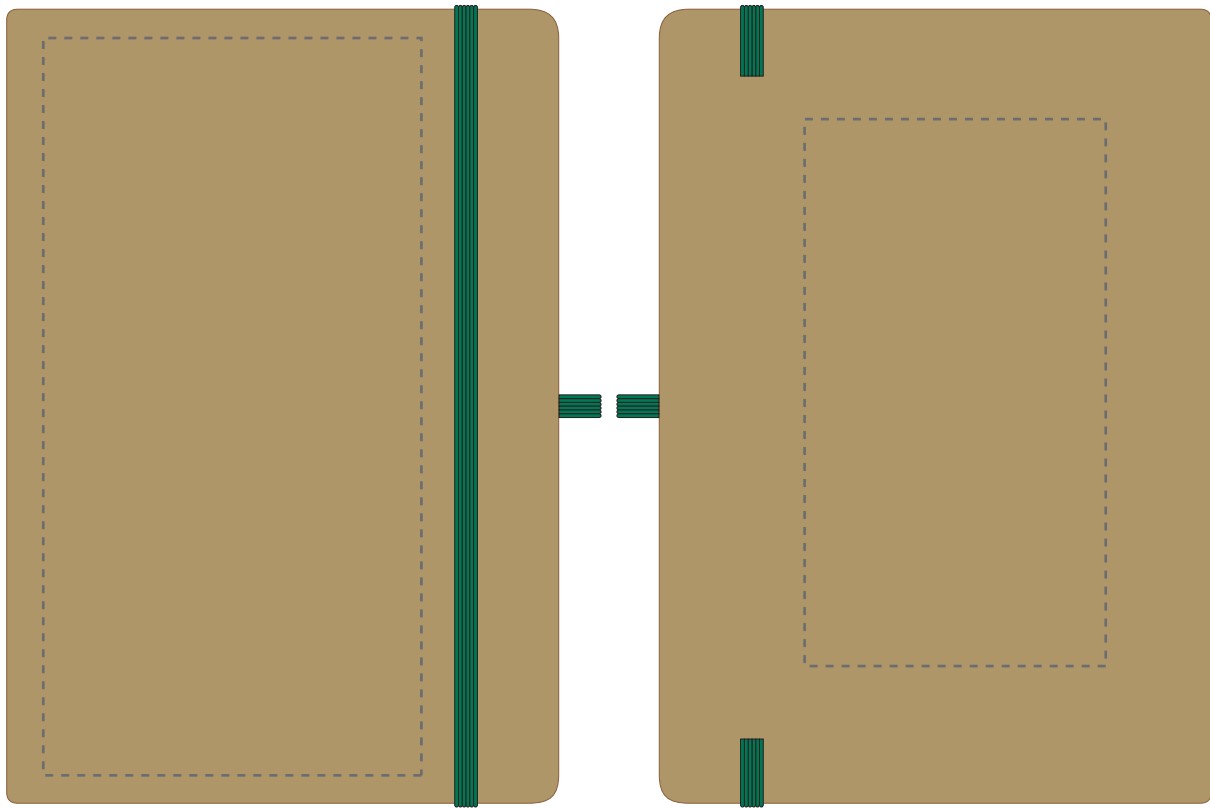

Your Ref:	Quantity:	Product Code: QS0545
Our Ref:	Version: 1	Product Colour: DARK GREEN

PRINTING CONCERNS:

Please note that this product has Sustainability Markings that are not visible from this perspective

We stock this item in the following colours

PANTONE REFERENCE(S)

Due to the nature of the product the print position may vary by 2 - 3 mm

- Colour 1
- Colour 2
- Colour 3
- Colour 4

Product Image for visualisation - colours may vary

ARTWORK SCALE 50%

- CENTRED TO PRINT AREA
- CENTRED TO NOTEBOOK

- CENTRED TO PRINT AREA
- CENTRED TO NOTEBOOK

The dashed line is to demonstrate print area and will not appear on your printed item

PLEASE NOTE:

To proceed, please approve visual via the online system.

ARTWORK SCALE 100%
Max print area: 195mm x 100mm

ARTWORK SCALE 100%
Max print area: 80mm x 145mm