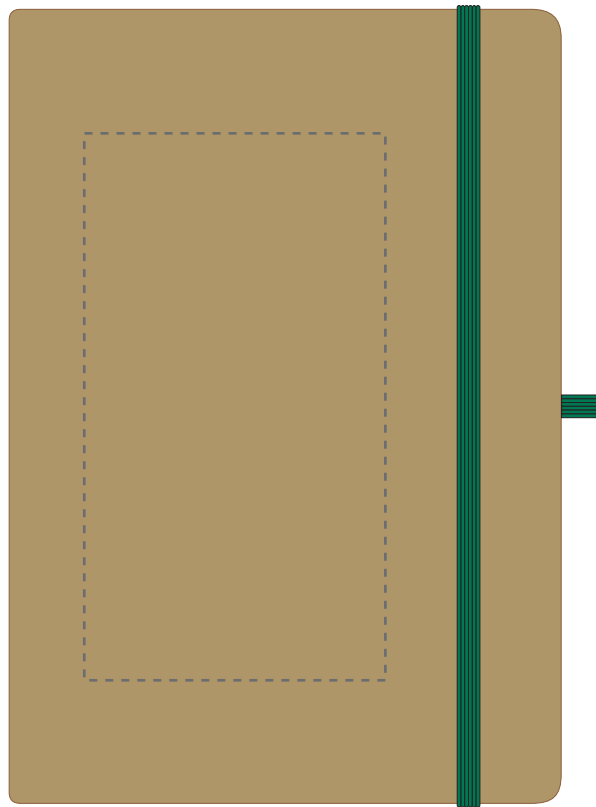

Your Ref:	Quantity:	Product Code: QS0545
Our Ref:	Version: 1	Product Colour: DARK GREEN

PRINTING CONCERNS:

Please note that this product has Sustainability Markings that are not visible from this perspective

We stock this item in the following colours

**PANTONE REFERENCE(S)**

● Debossing/ Foil blocking

Due to the nature of the product the print position may vary by 2 - 3 mm

ARTWORK SCALE 50%

- CENTRED TO PRINT AREA
- CENTRED TO NOTEBOOK

Product Image for visualisation
- colours may vary

The dashed line is to demonstrate print area and will not appear on your printed item

PLEASE NOTE:

- All colours including print and product are for visual purposes only and should not be regarded as the actual colour of the product and print.
- Some products may vary from batch to batch and may differ from previous orders.
- The colour and texture of a product can also have an effect on the final print colour.
- By approving this order we accept that you understand these terms.

To proceed, please approve visual via the online system.

ARTWORK SCALE 100%
Max print area: 80mm x 145mm