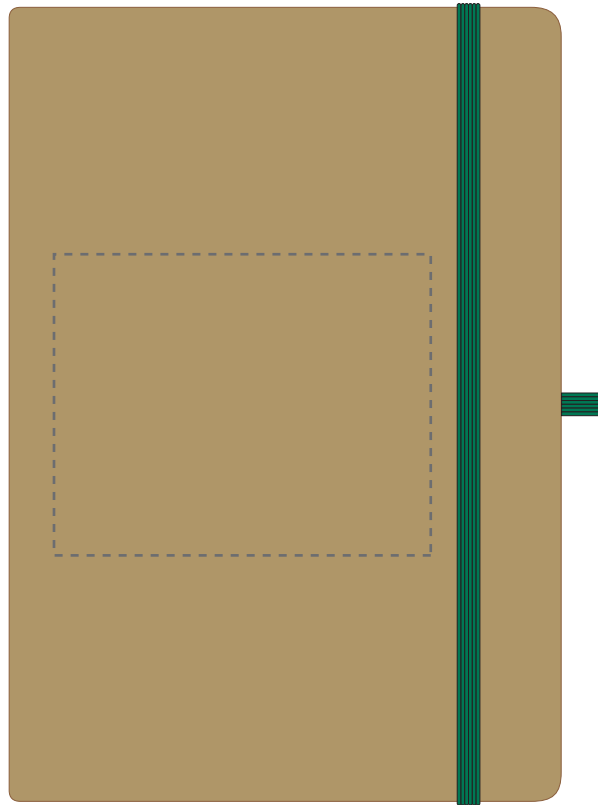

Your Ref:	Quantity:	Product Code: QS0545
Our Ref:	Version: 1	Product Colour: DARK GREEN

**PRINTING CONCERNS:**

Please note that this product has Sustainability Markings that are not visible from this perspective

We stock this item in the following colours

**PANTONE REFERENCE(S)**

Due to the nature of the product the print position may vary by 2 - 3 mm

● Engraving

ARTWORK SCALE 50%

- CENTRED TO PRINT AREA
- CENTRED TO NOTEBOOK

Product Image for visualisation  
- colours may vary

The dashed line is to demonstrate print area and will not appear on your printed item

**PLEASE NOTE:**

- All colours including print and product are for visual purposes only and should not be regarded as the actual colour of the product and print.
- Some products may vary from batch to batch and may differ from previous orders.
- The colour and texture of a product can also have an effect on the final print colour.
- By approving this order we accept that you understand these terms.

To proceed, please approve visual via the online system.

ARTWORK SCALE 100%  
Max print area: 100mm x 80mm