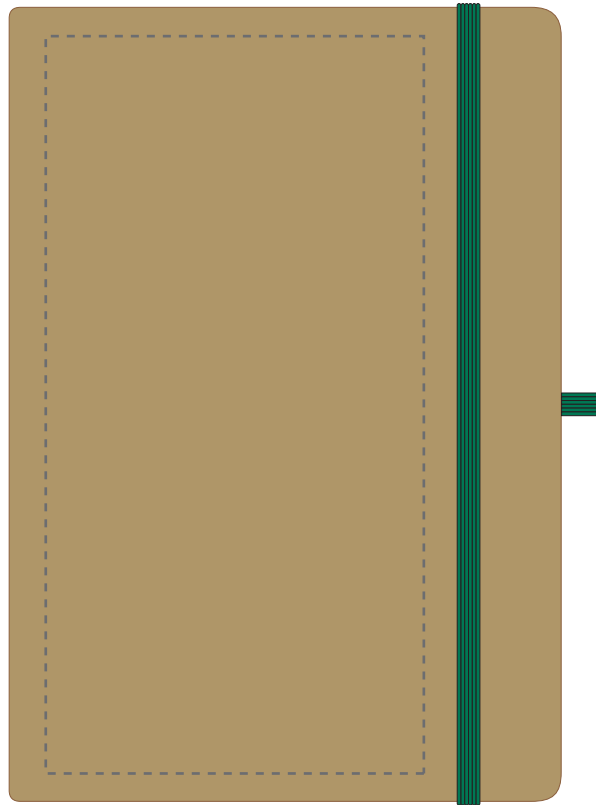

Your Ref:	Quantity:	Product Code: QS0545
Our Ref:	Version: 1	Product Colour: DARK GREEN

PRINTING CONCERNS:

Please note that this product has Sustainability Markings that are not visible from this perspective

We stock this item in the following colours

**PANTONE REFERENCE(S)**

 Full colour printing

Due to the nature of the product the print position may vary by 2 - 3 mm

ARTWORK SCALE 50%

- CENTRED TO PRINT AREA
- CENTRED TO NOTEBOOK

Product Image for visualisation
- colours may vary

The dashed line is to demonstrate print area and will not appear on your printed item

PLEASE NOTE:

- All colours including print and product are for visual purposes only and should not be regarded as the actual colour of the product and print.
- Some products may vary from batch to batch and may differ from previous orders.
- The colour and texture of a product can also have an effect on the final print colour.
- By approving this order we accept that you understand these terms.

To proceed, please approve visual via the online system.

ARTWORK SCALE 100%
Max print area: 195mm x 100mm