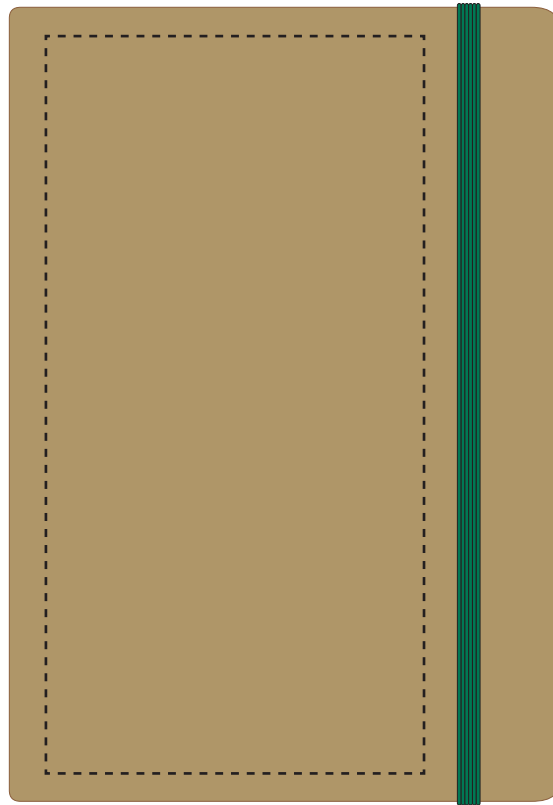

Your Ref:	Quantity:	Product Code: QS0545
Our Ref:	Version: 1	Product Colour: GREEN

PRINTING CONCERNS: SMALL DETAILS WILL FILL**PRODUCT INFO: DUE TO THE NATURE OF THE PRODUCT THE PRINT POSITION MAY VARY BY 2 - 3 MM**

We stock this item in the following colours

**PANTONE REFERENCE(S)**

Full colour printing

ARTWORK SCALE 50%

- CENTRED TO PRINT AREA
- CENTRED TO NOTEBOOK

Product Image for visualisation
- colours may vary

**The dashed line is to demonstrate print area and will not appear on your printed item****PLEASE NOTE:**