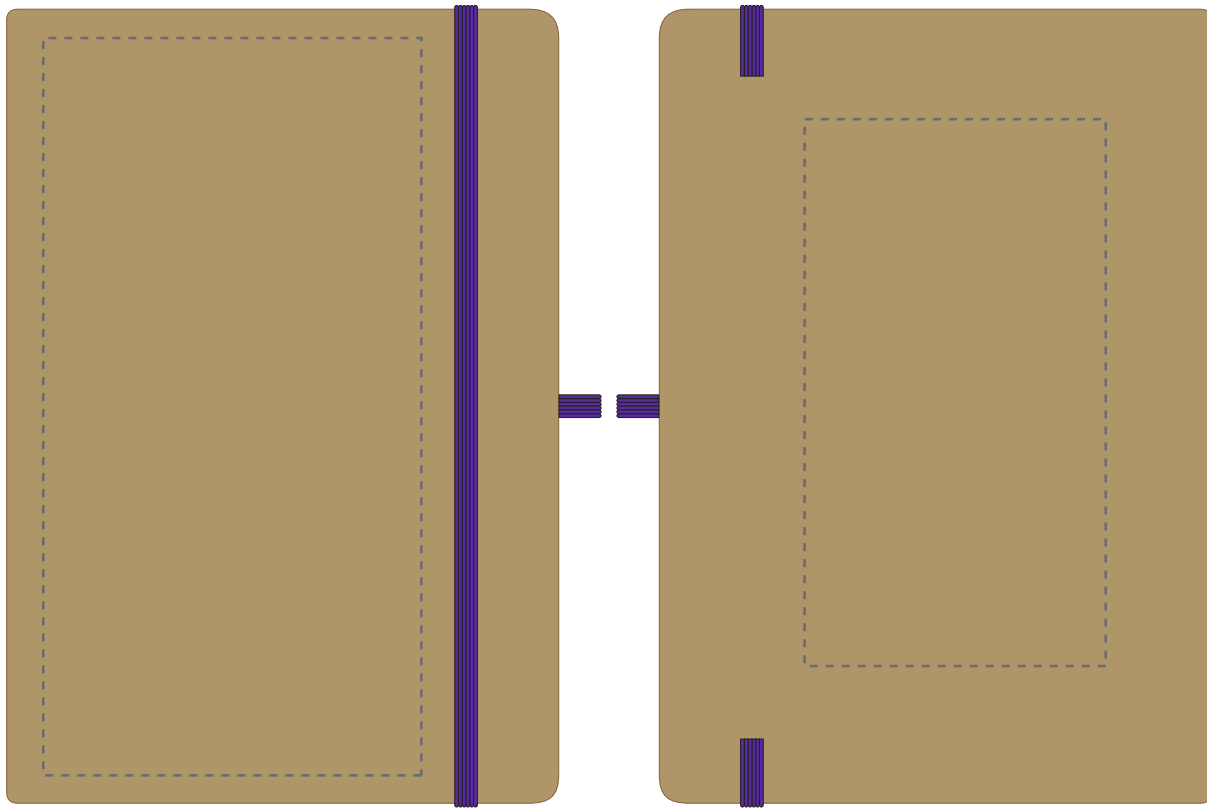

Your Ref:	Quantity:	Product Code: QS0545
Our Ref:	Version: 1	Product Colour: PURPLE

PRINTING CONCERNS:

Please note that this product has Sustainability Markings that are not visible from this perspective

We stock this item in the following colours

PANTONE REFERENCE(S)

Due to the nature of the product the print position may vary by 2 - 3 mm

- Colour 1
- Colour 2
- Colour 3
- Colour 4

Product Image for visualisation
- colours may vary

ARTWORK SCALE 50%

- CENTRED TO PRINT AREA
- CENTRED TO NOTEBOOK

- CENTRED TO PRINT AREA
- CENTRED TO NOTEBOOK

The dashed line is to demonstrate print area and will not appear on your printed item

PLEASE NOTE:

To proceed, please approve visual via the online system.

ARTWORK SCALE 100%
Max print area: 195mm x 100mm

ARTWORK SCALE 100%
Max print area: 80mm x 145mm