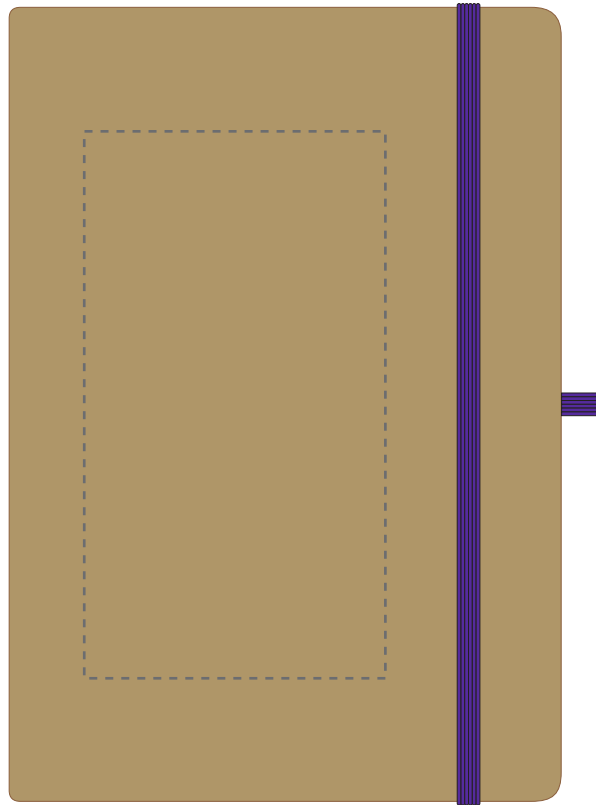

Your Ref:	Quantity:	Product Code: QS0545
Our Ref:	Version: 1	Product Colour: PURPLE

PRINTING CONCERNS:

Please note that this product has Sustainability Markings that are not visible from this perspective

We stock this item in the following colours

**PANTONE REFERENCE(S)**

- Debossing/ Foil blocking

Due to the nature of the product the print position may vary by 2 - 3 mm

ARTWORK SCALE 50%

- CENTRED TO PRINT AREA
- CENTRED TO NOTEBOOK

Product Image for visualisation
- colours may vary

The dashed line is to demonstrate print area and will not appear on your printed item

PLEASE NOTE:

- All colours including print and product are for visual purposes only and should not be regarded as the actual colour of the product and print.
- Some products may vary from batch to batch and may differ from previous orders.
- The colour and texture of a product can also have an effect on the final print colour.
- By approving this order we accept that you understand these terms.

To proceed, please approve visual via the online system.

ARTWORK SCALE 100%
Max print area: 80mm x 145mm