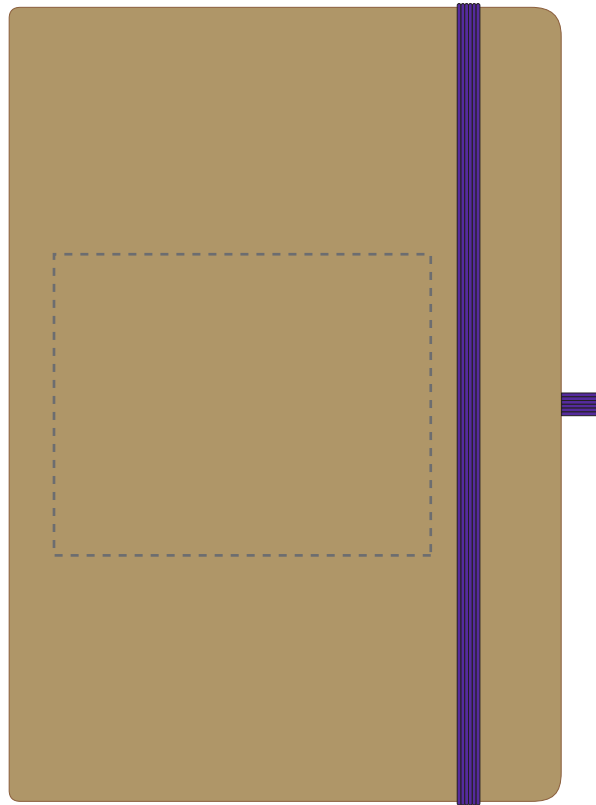

**PRINTING CONCERNS:**

Please note that this product has Sustainability Markings that are not visible from this perspective

We stock this item in the following colours

**PANTONE REFERENCE(S)**

Due to the nature of the product the print position may vary by 2 - 3 mm

● Engraving

ARTWORK SCALE 50%

- CENTRED TO PRINT AREA
- CENTRED TO NOTEBOOK

Product Image for visualisation  
- colours may vary

The dashed line is to demonstrate print area and will not appear on your printed item

To proceed, please approve visual via the online system.

ARTWORK SCALE 100%

Max print area: 100mm x 80mm