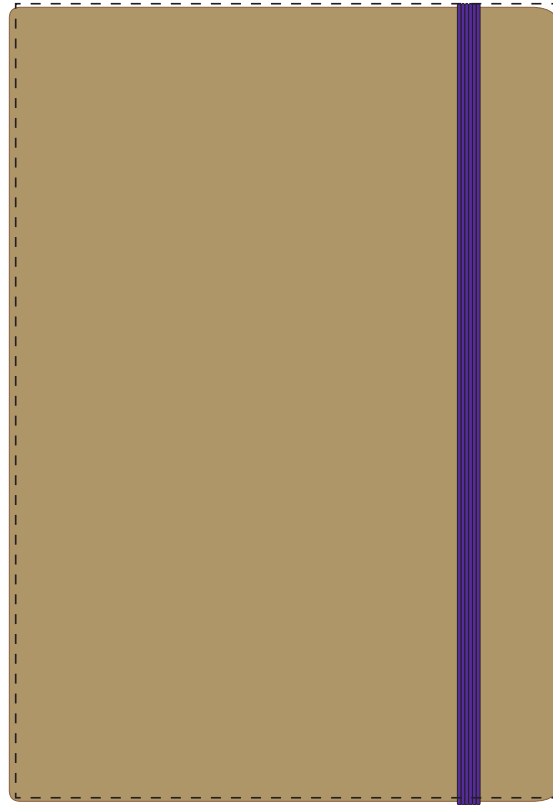

Your Ref:	Quantity:	Product Code: QS0545
Our Ref:	Version: 1	Product Colour: PURPLE

**PRINTING CONCERNS: SMALL DETAILS WILL FILL****PRODUCT INFO: DUE TO THE NATURE OF THE PRODUCT THE PRINT POSITION MAY VARY BY 2 - 3 MM**

We stock this item in the following colours

**PANTONE REFERENCE(S)**
 Full colour edge to edge printing

ARTWORK SCALE 50%

- CENTRED TO PRINT AREA
- CENTRED TO NOTEBOOK

Product Image for visualisation  
- colours may vary

The dashed line is to demonstrate print area and will not appear on your printed item

**PLEASE NOTE:**

- All colours including print and product are for visual purposes only and should not be regarded as the actual colour of the product and print.
- Some products may vary from batch to batch and may differ from previous orders.
- The colour and texture of a product can also have an effect on the final print colour.
- By approving this order we accept that you understand these terms.

To proceed, please approve visual via the online system.

ARTWORK SCALE 100%

Max print area: 143mm x 210mm