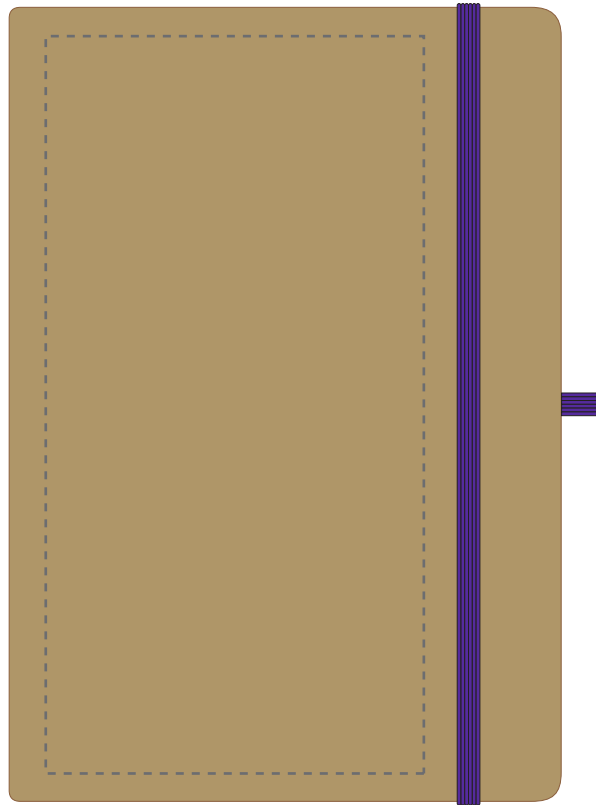

Your Ref:	Quantity:	Product Code: QS0545
Our Ref:	Version: 1	Product Colour: PURPLE

PRINTING CONCERNS:

Please note that this product has Sustainability Markings that are not visible from this perspective

We stock this item in the following colours

**PANTONE REFERENCE(S)**

 Full colour printing

Due to the nature of the product the print position may vary by 2 - 3 mm

ARTWORK SCALE 50%

- CENTRED TO PRINT AREA
- CENTRED TO NOTEBOOK

Product Image for visualisation
- colours may vary

The dashed line is to demonstrate print area and will not appear on your printed item

PLEASE NOTE:

- All colours including print and product are for visual purposes only and should not be regarded as the actual colour of the product and print.
- Some products may vary from batch to batch and may differ from previous orders.
- The colour and texture of a product can also have an effect on the final print colour.
- By approving this order we accept that you understand these terms.

To proceed, please approve visual via the online system.

ARTWORK SCALE 100%
Max print area: 195mm x 100mm