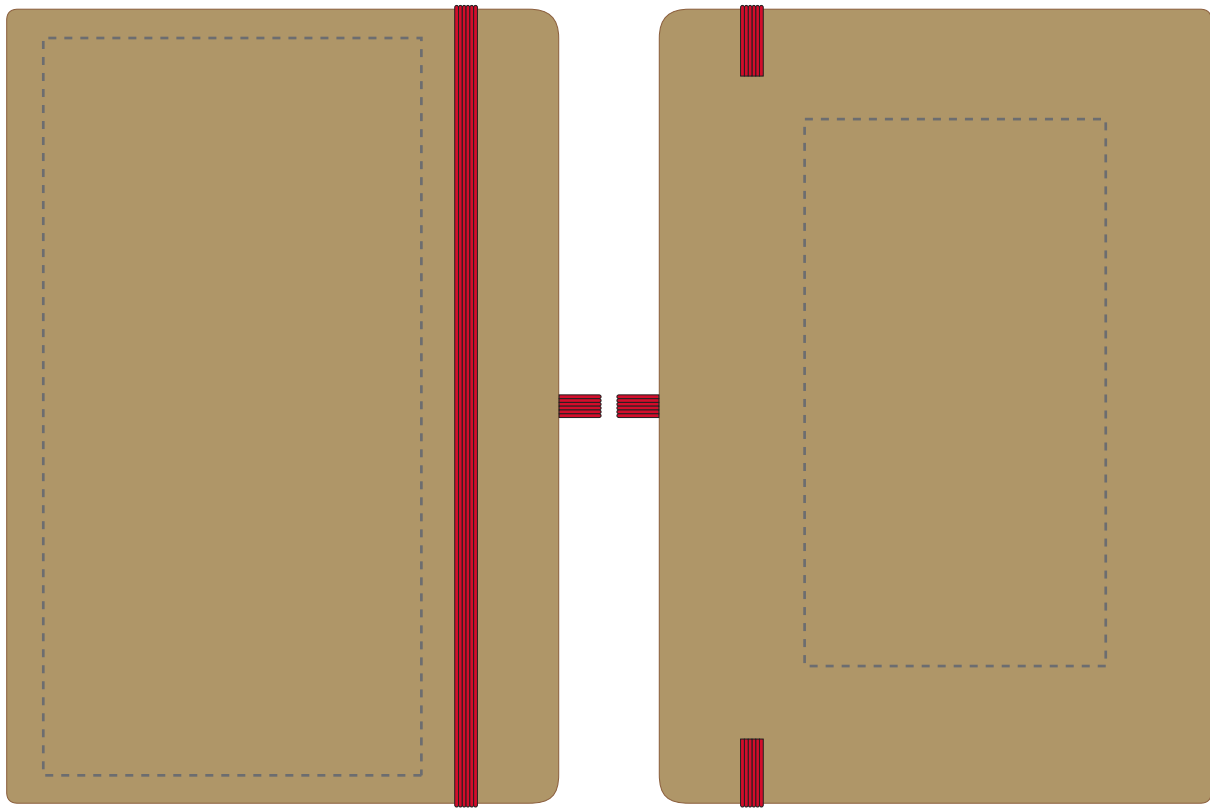

Your Ref:
Our Ref:

Quantity:
Version: 1

Product Code: QS0545
Product Colour: RED

PRINTING CONCERNS:

Please note that this product has Sustainability Markings that are not visible from this perspective

We stock this item in the following colours

PANTONE REFERENCE(S)

- Colour 1
- Colour 2
- Colour 3
- Colour 4

Due to the nature of the product the print position may vary by 2 - 3 mm

Product Image for visualisation
- colours may vary

ARTWORK SCALE 50%

- CENTRED TO PRINT AREA
- CENTRED TO NOTEBOOK

- CENTRED TO PRINT AREA
- CENTRED TO NOTEBOOK

The dashed line is to demonstrate print area and will not appear on your printed item

PLEASE NOTE:

- All colours including print and product are for visual purposes only and should not be regarded as the actual colour of the product and print.
- Some products may vary from batch to batch and may differ from previous orders.
- The colour and texture of a product can also have an effect on the final print colour.
- By approving this order we accept that you understand these terms.

To proceed, please approve visual via the online system.

ARTWORK SCALE 100%
Max print area: 195mm x 100mm

ARTWORK SCALE 100%
Max print area: 80mm x 145mm