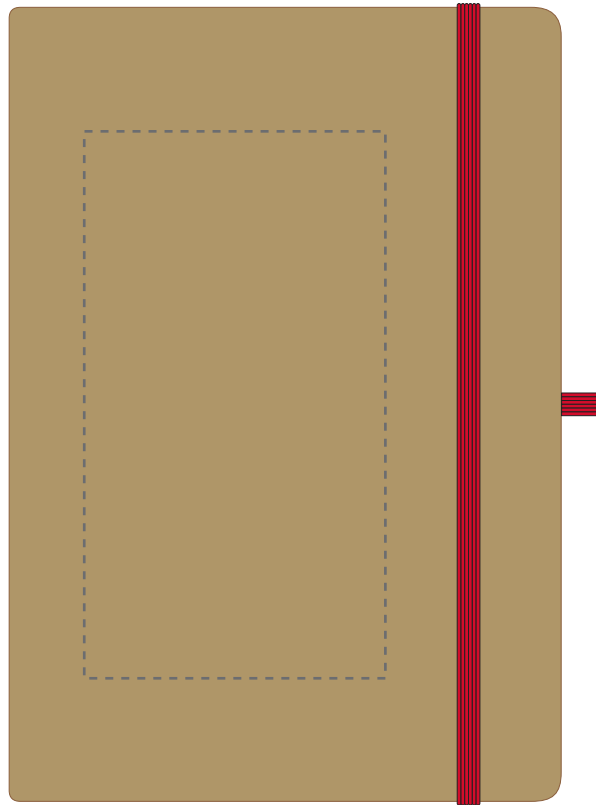

Your Ref:	Quantity:	Product Code: QS0545
Our Ref:	Version: 1	Product Colour: RED

PRINTING CONCERNS:

Please note that this product has Sustainability Markings that are not visible from this perspective

We stock this item in the following colours

**PANTONE REFERENCE(S)**

- Debossing/ Foil blocking

Due to the nature of the product the print position may vary by 2 - 3 mm

ARTWORK SCALE 50%

- CENTRED TO PRINT AREA
- CENTRED TO NOTEBOOK

Product Image for visualisation
- colours may vary

The dashed line is to demonstrate print area and will not appear on your printed item

PLEASE NOTE:

- All colours including print and product are for visual purposes only and should not be regarded as the actual colour of the product and print.
- Some products may vary from batch to batch and may differ from previous orders.
- The colour and texture of a product can also have an effect on the final print colour.
- By approving this order we accept that you understand these terms.

To proceed, please approve visual via the online system.

ARTWORK SCALE 100%
Max print area: 80mm x 145mm