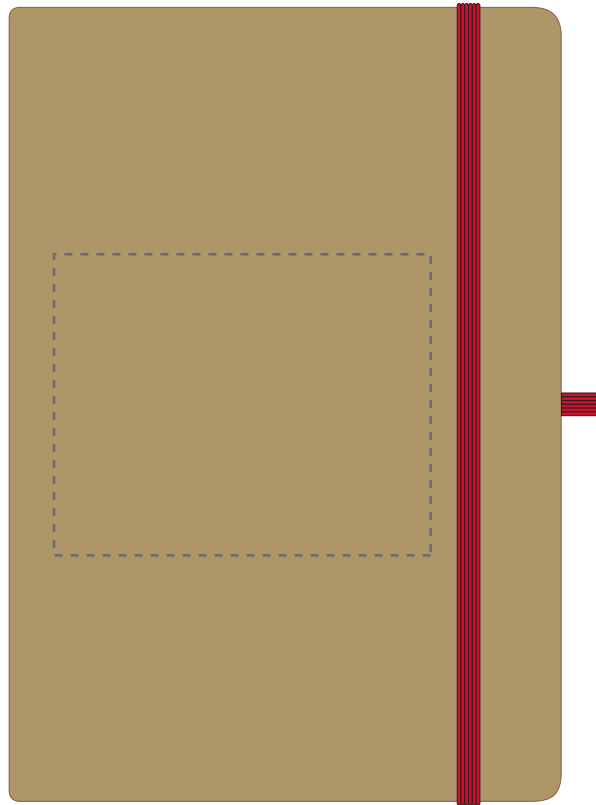

Your Ref:	Quantity:	Product Code: QS0545
Our Ref:	Version: 1	Product Colour: RED

**PRINTING CONCERNS:**

Please note that this product has Sustainability Markings that are not visible from this perspective

We stock this item in the following colours

**PANTONE REFERENCE(S)**

Due to the nature of the product the print position may vary by 2 - 3 mm

● Engraving

ARTWORK SCALE 50%

- CENTRED TO PRINT AREA
- CENTRED TO NOTEBOOK

Product Image for visualisation  
- colours may vary

The dashed line is to demonstrate print area and will not appear on your printed item

**PLEASE NOTE:**

- All colours including print and product are for visual purposes only and should not be regarded as the actual colour of the product and print.
- Some products may vary from batch to batch and may differ from previous orders.
- The colour and texture of a product can also have an effect on the final print colour.
- By approving this order we accept that you understand these terms.

To proceed, please approve visual via the online system.

ARTWORK SCALE 100%  
Max print area: 100mm x 80mm