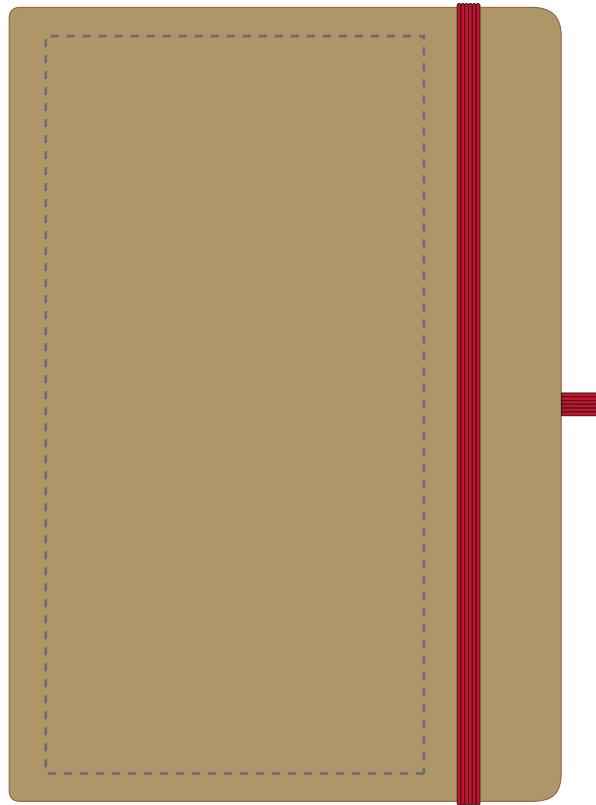

Your Ref:	Quantity:	Product Code: QS0545
Our Ref:	Version: 1	Product Colour: RED

**PRINTING CONCERNS:**

Please note that this product has Sustainability Markings that are not visible from this perspective

We stock this item in the following colours

**PANTONE REFERENCE(S)**

 Full colour printing

Due to the nature of the product the print position may vary by 2 - 3 mm

ARTWORK SCALE 50%

- CENTRED TO PRINT AREA
- CENTRED TO NOTEBOOK

Product Image for visualisation  
- colours may vary

The dashed line is to demonstrate print area and will not appear on your printed item

**PLEASE NOTE:**

- All colours including print and product are for visual purposes only and should not be regarded as the actual colour of the product and print.
- Some products may vary from batch to batch and may differ from previous orders.
- The colour and texture of a product can also have an effect on the final print colour.
- By approving this order we accept that you understand these terms.