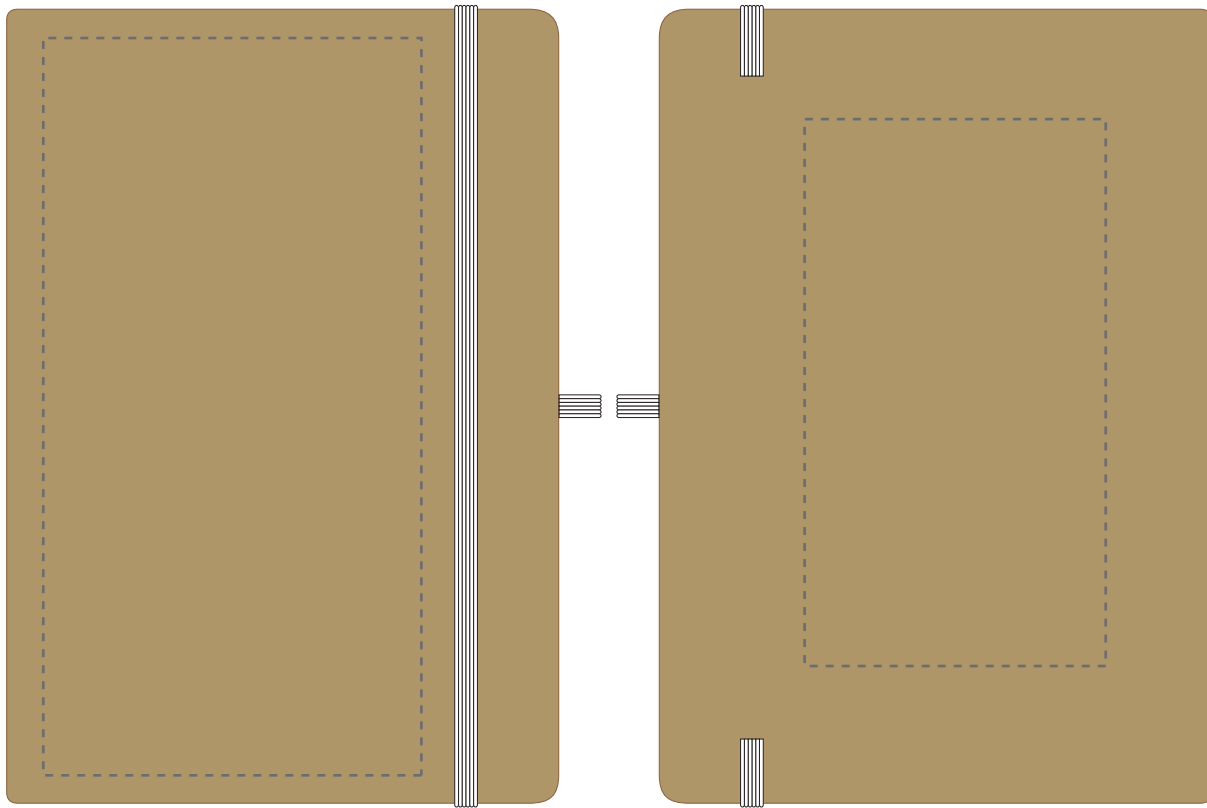

Your Ref:	Quantity:	Product Code: QS0545
Our Ref:	Version: 1	Product Colour: WHITE

PRINTING CONCERNS:

Please note that this product has Sustainability Markings that are not visible from this perspective

We stock this item in the following colours

PANTONE REFERENCE(S)

Due to the nature of the product the print position may vary by 2 - 3 mm

- Colour 1
- Colour 2
- Colour 3
- Colour 4

Product Image for visualisation - colours may vary

ARTWORK SCALE 50%

- CENTRED TO PRINT AREA
- CENTRED TO NOTEBOOK

- CENTRED TO PRINT AREA
- CENTRED TO NOTEBOOK

The dashed line is to demonstrate print area and will not appear on your printed item

PLEASE NOTE:

To proceed, please approve visual via the online system.

ARTWORK SCALE 100%
Max print area: 195mm x 100mm

ARTWORK SCALE 100%
Max print area: 80mm x 145mm