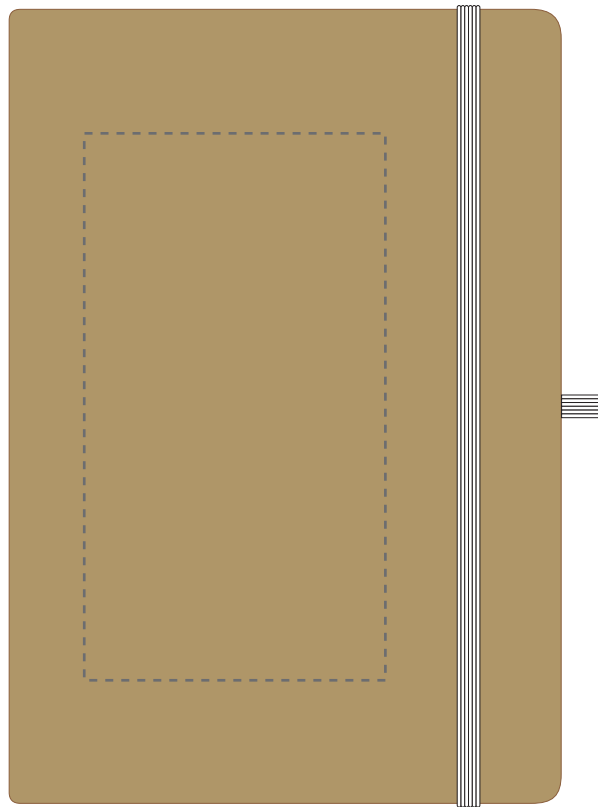

Your Ref:	Quantity:	Product Code: QS0545
Our Ref:	Version: 1	Product Colour: WHITE

PRINTING CONCERNS:

Please note that this product has Sustainability Markings that are not visible from this perspective

We stock this item in the following colours

**PANTONE REFERENCE(S)**

- Debossing/ Foil blocking

Due to the nature of the product the print position may vary by 2 - 3 mm

ARTWORK SCALE 50%

- CENTRED TO PRINT AREA
- CENTRED TO NOTEBOOK

Product Image for visualisation
- colours may vary

The dashed line is to demonstrate print area and will not appear on your printed item

PLEASE NOTE:

- All colours including print and product are for visual purposes only and should not be regarded as the actual colour of the product and print.
- Some products may vary from batch to batch and may differ from previous orders.
- The colour and texture of a product can also have an effect on the final print colour.
- By approving this order we accept that you understand these terms.

To proceed, please approve visual via the online system.

ARTWORK SCALE 100%
Max print area: 80mm x 145mm